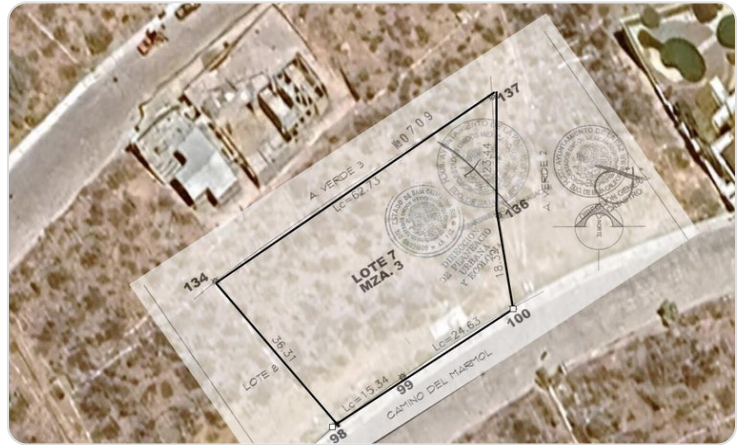

\$900,000 USD

Pedregal

La Paz

PROPERTY TYPE Land	AREA 1,861 m²
BEDROOMS 0	BATHROOMS 0
MLS NUMBER 26-994	

Description

One of the very best lots for sale in Pedregal at nearly 1/2 acre with massive, nearly 180 degree ocean views, stretching from the famous Magote peninsula and Malecon to the direction of Pichilingue. This lot can support a massive home, beyond 10,000 square feet/1000m if desired with plenty of outdoor space left over to enjoy incredible sunsets and is in the highly desirable Pedregal luxury development.

Uno de los mejores lotes en venta en Pedregal, de casi 1/2 acre con enormes vistas al mar de casi 180 grados, que se extiende desde la famosa península de Magote y el Malecón hasta Pichilingue. Este lote puede albergar una casa enorme, de más de 10,000 pies cuadrados/1000 m si se desea, c

Property Gallery

Property Location

La Paz

Pedregal

Latitude
24.200072

Longitude
-110.297271

Scan QR to view property online

<https://beincabo.com/property-detail?mls=26-994>