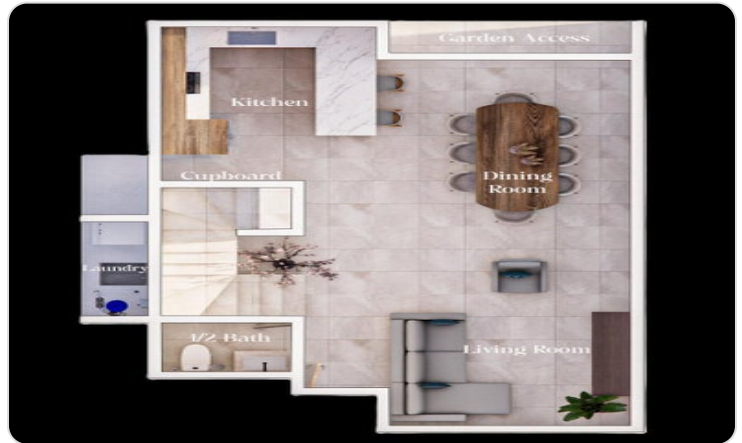

Property Gallery