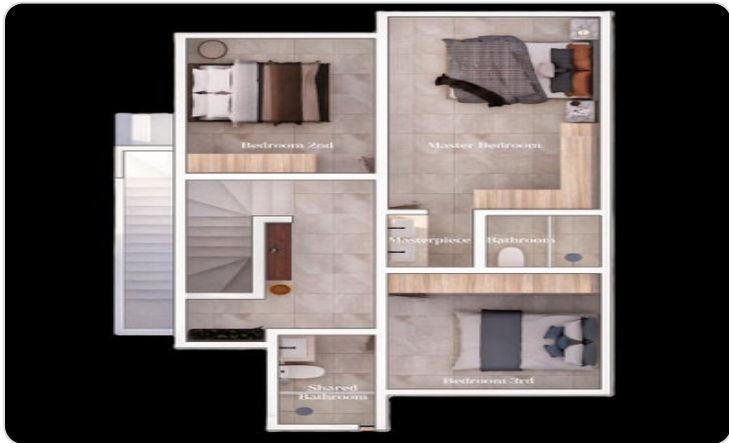

Property Gallery