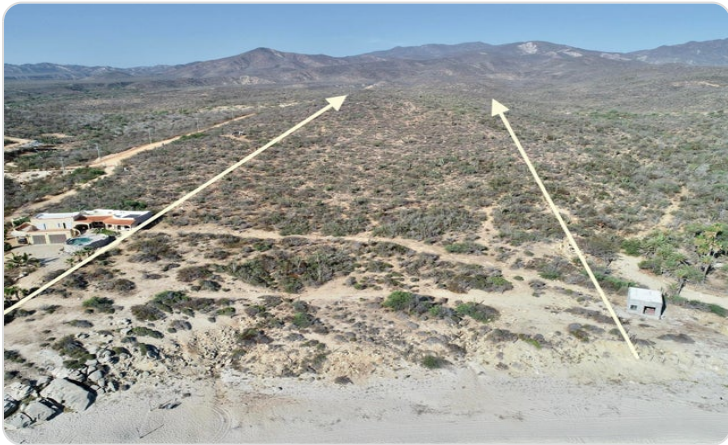

Property Gallery