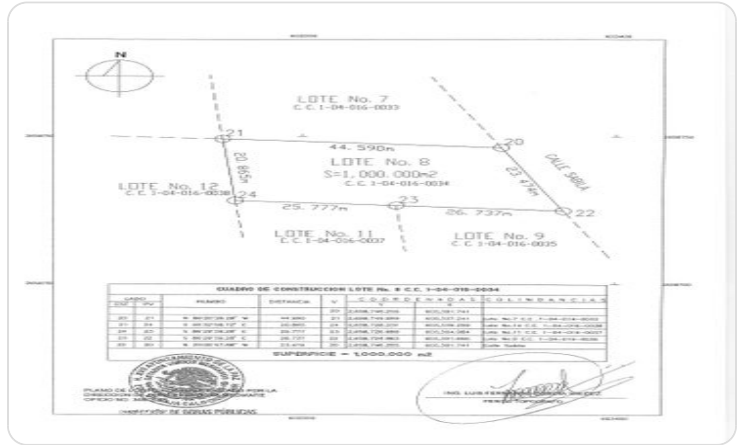

\$103,500 USD

La Ventana

La Paz

PROPERTY TYPE Land	AREA 1,000 m²
BEDROOMS 0	BATHROOMS 0
MLS NUMBER 26-82	

Description

Lomas de Playa Sur Lot #8- 1,000m2 property located near South Beach among beautiful endemic desert vegetation with Giant Cardon Cacti, Torote and Mesquite Trees.

Property Gallery

Property Location

La Paz

La Ventana

Latitude
24.037445

Longitude
-109.983515

Scan QR to view property online

<https://beincabo.com/property-detail/?mls=26-82>