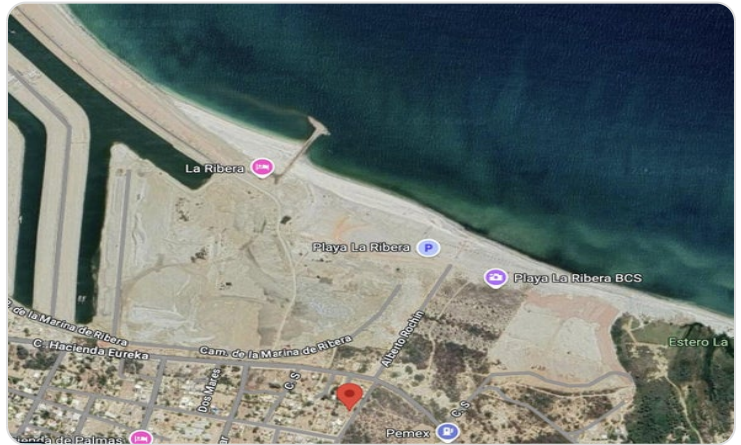

\$355,900 USD

La Ribera

East Cape

PROPERTY TYPE Land	AREA 1,743 m²
BEDROOMS 0	BATHROOMS 0
MLS NUMBER 26-690	

Description

Property Gallery

Property Location

East Cape

La Ribera

Latitude
23.595732

Longitude
-109.576829

Scan QR to view property online

<https://beincabo.com/property-detail/?mls=26-690>