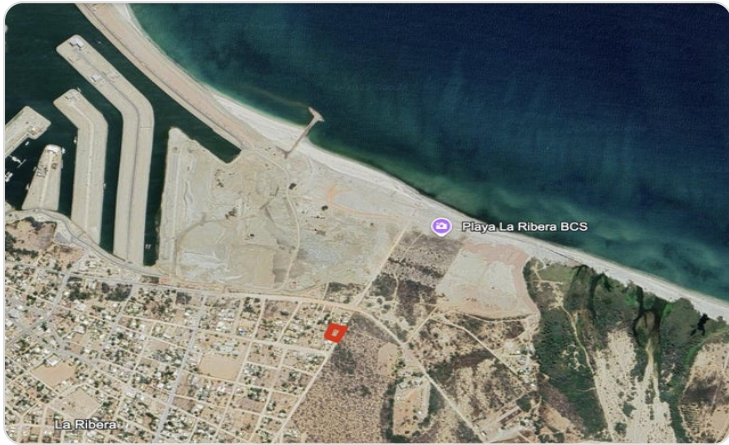

\$355,900 USD

La Ribera

East Cape

PROPERTY TYPE Land	AREA 1,743 m²
BEDROOMS 0	BATHROOMS 0
MLS NUMBER 26-690	

Description

Property Gallery

Property Location

East Cape

La Ribera

Latitude
23.595732

Longitude
-109.576829

Scan QR to view property online

<https://beincabo.com/property-detail/?mls=26-690>