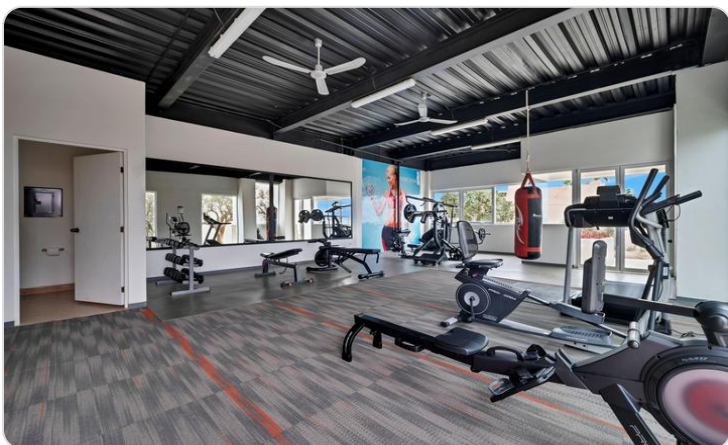

\$488,800 USD

Toscana Residences

Cabo Corridor

PROPERTY TYPE Houses	AREA 3,158 m²
BEDROOMS 3	BATHROOMS 2
MLS NUMBER 26-327	

Description

Property Gallery

Property Location

Cabo Corridor