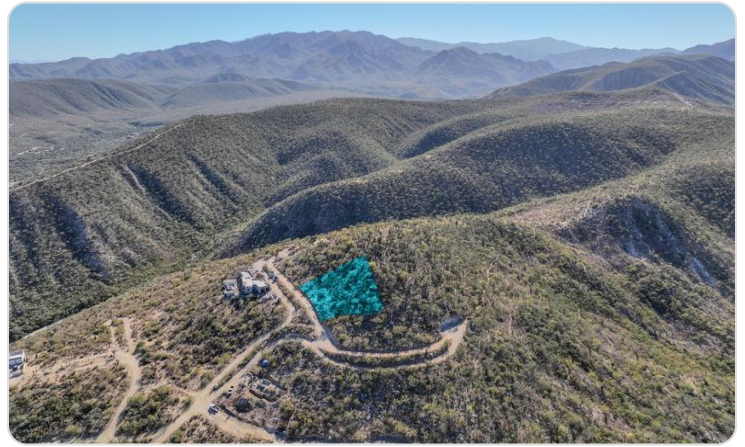

\$148,000 USD

B.Vista/Barilles-Gen

East Cape

PROPERTY TYPE Land	AREA 1,922 m²
BEDROOMS 0	BATHROOMS 0
MLS NUMBER 26-325	

Description

Breathtaking view at the top. You're looking at a 180 degree view of the Sea of Cortez. It's unbelievable.

These lots are just below 1/2 an acre. No trucked water! Power and water at each lot!

The natural landscaping leaves no need for landscaping and watering. Mature Cardons, Palo Blancos, Elephant trees, abundant Cacti

cover the entire property.

This is a builders dream to create a masterpiece on top of the world.

Come live in paradise and enjoy this tranquil, quiet area. Let the stress disappear and live your life to the fullest.

Motivated Sellers who moved to the mainland.

Property Gallery

Property Location

East Cape

B.Vista/Barilles-Gen

Latitude 23.701156	Longitude -109.719688
------------------------------	---------------------------------