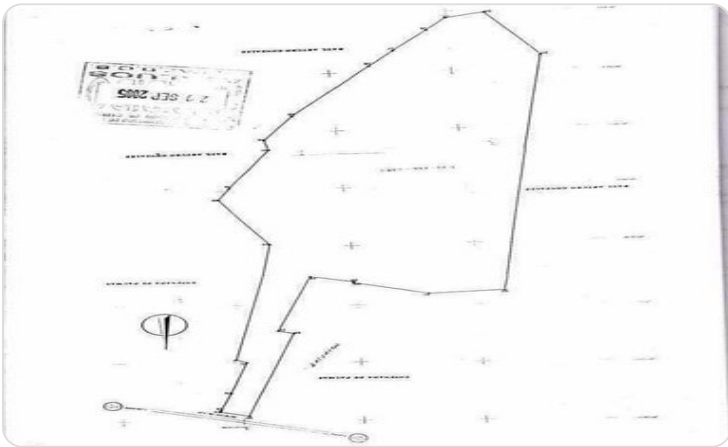

\$1,800,000 USD

B.Vista/Barilles-Gen

East Cape

PROPERTY TYPE Land	AREA 369,137 m²
BEDROOMS 0	BATHROOMS 0
MLS NUMBER 26-2849	

Description

Exceptional 36 hectare (89 acre) development parcel located just north of Los Barriles, BCS, with direct access from the Transpeninsular Highway near KM 115. The property features gently sloping topography with expansive views of the Sea of Cortez and surrounding mountains. Approved for subdivision and offered as one parcel, this site presents a strong opportunity for residential or mixed use development in a rapidly growing East Cape market.

Property Gallery

Property Location

East Cape

B.Vista/Barilles-Gen

Latitude
23.680656

Longitude
-109.717360

Scan QR to view property online

<https://beincabo.com/property-detail/?mls=26-2849>