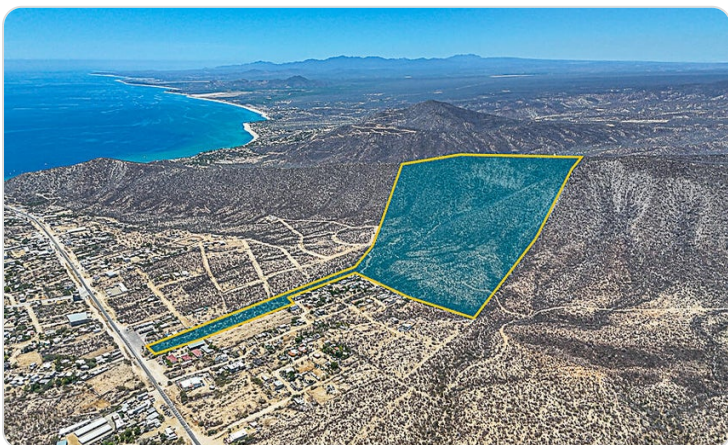

\$1,800,000 USD

B.Vista/Barilles-Gen

East Cape

PROPERTY TYPE Land	AREA 369,137 m²
BEDROOMS 0	BATHROOMS 0
MLS NUMBER 26-2849	

Description

Exceptional 36 hectare (89 acre) development parcel located just north of Los Barriles, BCS, with direct access from the Transpeninsular Highway near KM 115. The property features gently sloping topography with expansive views of the Sea of Cortez and surrounding mountains. Approved for subdivision and offered as one parcel, this site presents a strong opportunity for residential or mixed use development in a rapidly growing East Cape market.

Property Gallery

Property Location

East Cape

B.Vista/Barilles-Gen

Latitude
23.680656

Longitude
-109.717360

Scan QR to view property online

<https://beincabo.com/property-detail/?mls=26-2849>