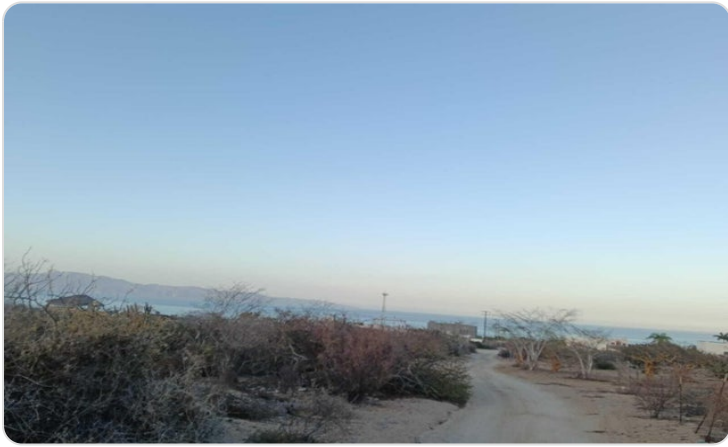

This exceptional lot offers breathtaking views of the sea of cortez and stunning isla cerralvo, surrounded by natural beauty that makes this area one of baja sur most desirable destinations.

electric poles near.

propriety

tile.

Property Gallery

Property Location

La Paz

El Sargento

Latitude
24.076569

Longitude
-109.997575