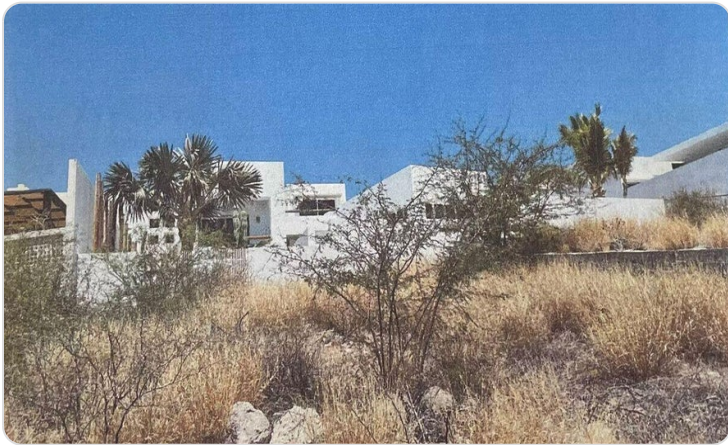

\$355,000 USD

Lomas de Palmira

La Paz

PROPERTY TYPE Land	AREA 433 m²
BEDROOMS 0	BATHROOMS 0
MLS NUMBER 26-28	

Description

Land in Lomas de Palmira with Spectacular Ocean View for Sale!

Your Ideal Investment Opportunity!

Highlighted Features:

Land Area: 432,644 m²

Elevated Land: Hilltop location provides spectacular views

Ocean View: Enjoy stunning panoramic views of the city and the ocean every day.

Property Gallery

Property Location