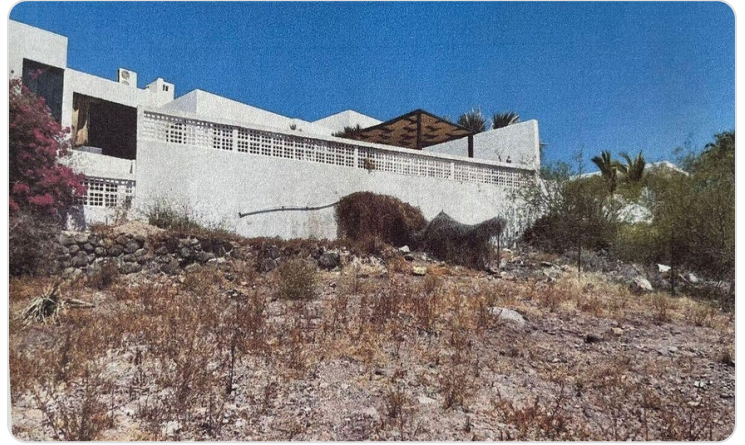

\$355,000 USD

Lomas de Palmira

La Paz

PROPERTY TYPE Land	AREA 433 m²
BEDROOMS 0	BATHROOMS 0
MLS NUMBER 26-28	

Description

Land in Lomas de Palmira with Spectacular Ocean View for Sale!

Your Ideal Investment Opportunity!

Highlighted Features:

Land Area: 432,644 m²

Elevated Land: Hilltop location provides spectacular views

Ocean View: Enjoy stunning panoramic views of the city and the ocean every day.

Property Gallery

Property Location