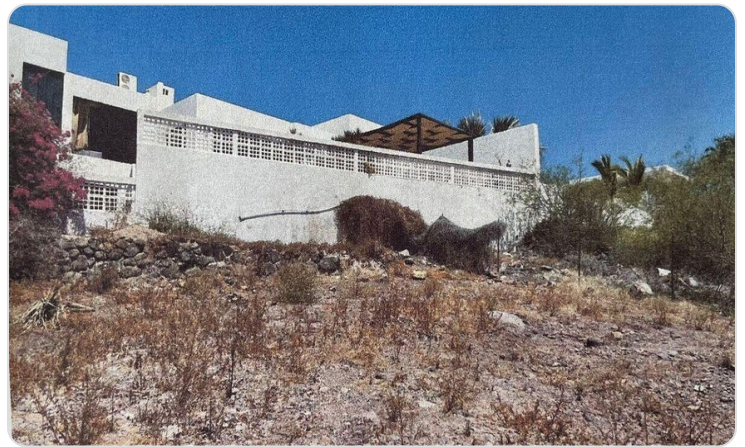

\$355,000 USD

Lomas de Palmira

La Paz

PROPERTY TYPE Land	AREA 433 m²
BEDROOMS 0	BATHROOMS 0
MLS NUMBER 26-28	

Description

Land in Lomas de Palmira with Spectacular Ocean View for Sale!

Your Ideal Investment Opportunity!

Highlighted Features:

Land Area: 432,644 m²

Elevated Land: Hilltop location provides spectacular views

Ocean View: Enjoy stunning panoramic views of the city and the ocean every day.

Property Gallery

Property Location