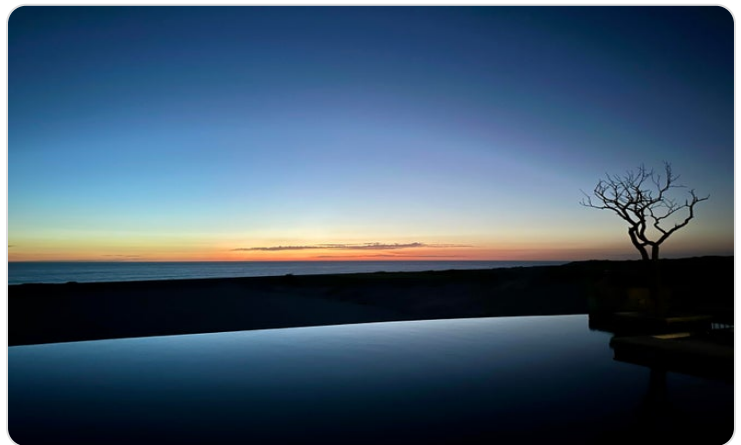

Property Gallery