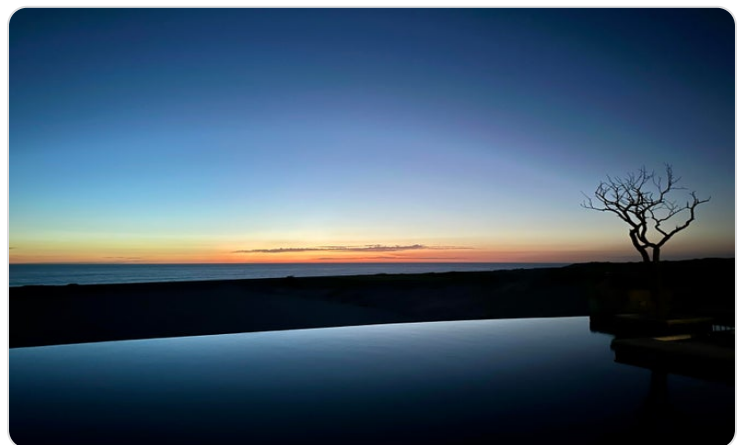

Property Gallery