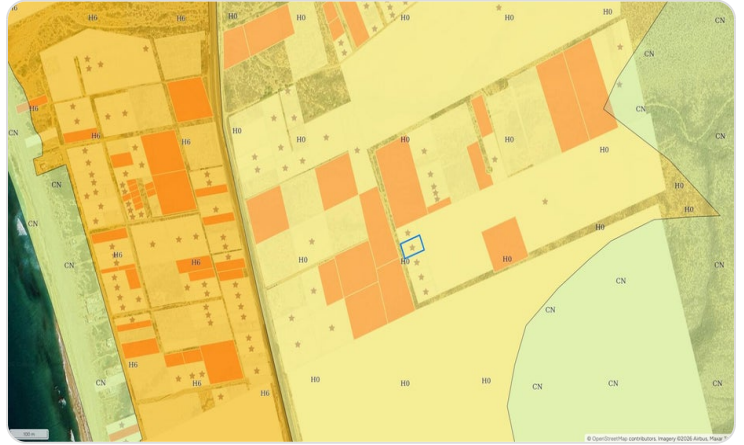

\$76,000 USD

Cerritos/Pesca-Genri

Pacific

PROPERTY TYPE Land	AREA 2,000 m²
BEDROOMS 0	BATHROOMS 0
MLS NUMBER 26-2578	

Description

Flat lot in Salitral/South Cerritos with 2,000m2 of mature desert growth. Ocean views from a quiet neighborhood. Cleared road from Hwy 19 for easy access.

Property Gallery

Property Location

Pacific

Cerritos/Pesca-Genrl

Latitude
23.310585

Longitude
-110.155740

Scan QR to view property online

<https://beincabo.com/property-detail/?mls=26-2578>