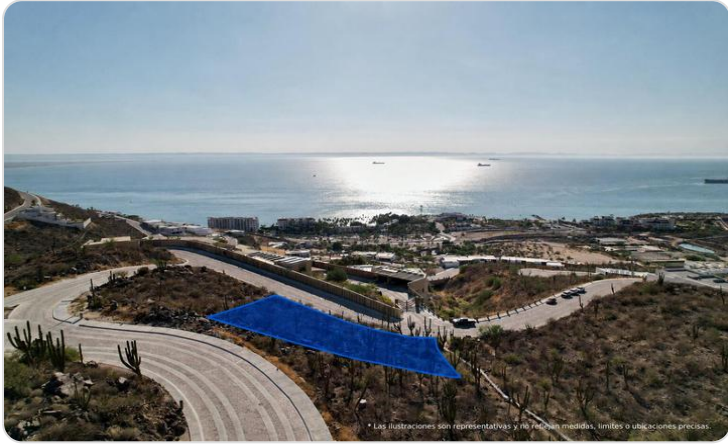

\$459,000 USD

Pedregal

La Paz

PROPERTY TYPE Land	AREA 985 m²
BEDROOMS 0	BATHROOMS 0
MLS NUMBER 26-2495	

Description

Build your dream home in Pedregal de La Paz, an exclusive gated community with 24/7 security. Lot 13 Block 8 features build-friendly topography and stunning views of the Bay of La Paz, where the sea and desert blend into a breathtaking natural setting with spectacular sunsets over the Sea of Cortez. Enjoy tennis, pickleball, playground and fitness area in a private and relaxed environment.

Construye la casa de tus sueños en Pedregal de La Paz, exclusiva comunidad residencial con seguridad 24/7. Lote 13 Mza 8 ofrece topografía amigable y maravillosas vistas a la Bahía de La Paz, donde el mar y el desierto se funden en un espectáculo natural con increíbles atardeceres sobre el Mar de Cortés

Property Gallery

Property Location

La Paz

Pedregal

Latitude
24.203273

Longitude
-110.293924

Scan QR to view property online

<https://beincabo.com/property-detail/?mls=26-2495>