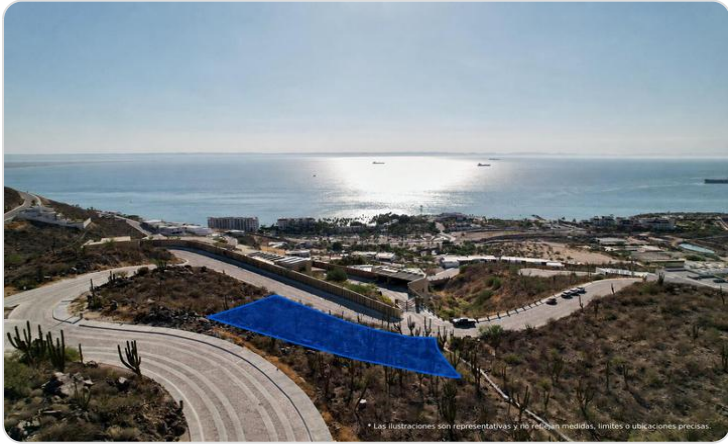

\$459,000 USD

Pedregal

La Paz

PROPERTY TYPE Land	AREA 985 m²
BEDROOMS 0	BATHROOMS 0
MLS NUMBER 26-2495	

Description

Build your dream home in Pedregal de La Paz, an exclusive gated community with 24/7 security. Lot 13 Block 8 features build-friendly topography and stunning views of the Bay of La Paz, where the sea and desert blend into a breathtaking natural setting with spectacular sunsets over the Sea of Cortez. Enjoy tennis, pickleball, playground and fitness area in a private and relaxed environment.

Construye la casa de tus sueños en Pedregal de La Paz, exclusiva comunidad residencial con seguridad 24/7. Lote 13 Mza 8 ofrece topografía amigable y maravillosas vistas a la Bahía de La Paz, donde el mar y el desierto se funden en un espectáculo natural con increíbles atardeceres sobre el Mar de Cortés

Property Gallery

Property Location

La Paz

Pedregal

Latitude
24.203273

Longitude
-110.293924

Scan QR to view property online

<https://beincabo.com/property-detail/?mls=26-2495>