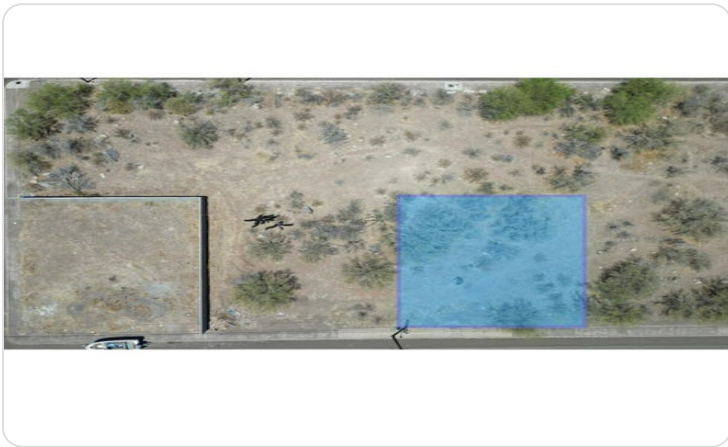

\$79,500 USD

Centro

Loreto

PROPERTY TYPE Land	AREA 480 m²
BEDROOMS 0	BATHROOMS 0
MLS NUMBER 26-2342	

Description

Excellent opportunity to own a spacious residential lot in one of the most desirable and well-located areas of Loreto. Situated on one of the town's main streets while still offering a peaceful and quiet residential atmosphere, this 480 m² property provides the ideal setting to build your dream home.

Property Gallery

Property Location

Loreto

Centro

Latitude
26.005498

Longitude
-111.359486

Powered by Geoapify | © OpenMapTiles © OpenStreetMap contributors

Scan QR to view property online