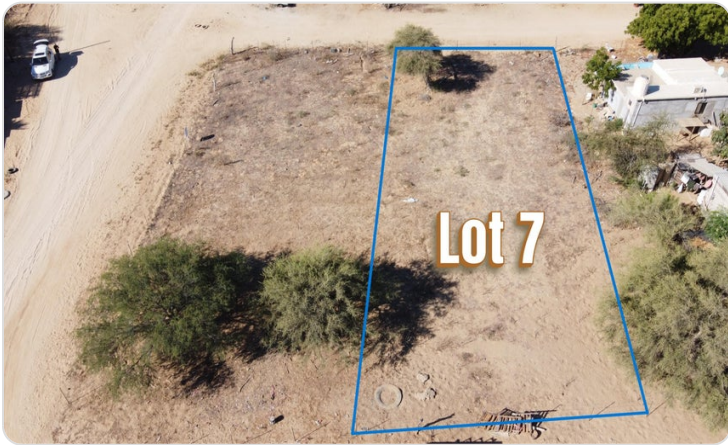

\$79,000 USD

La Ribera

East Cape

PROPERTY TYPE Land	AREA 735 m²
BEDROOMS 0	BATHROOMS 0
MLS NUMBER 26-2292	

Description

Perfect opportunity to invest at a great value. Just a few blocks from the beach in La Ribera on the East Cape of BCS. Many possibilities to build multi-family units, or a single family home.

Very close to the new Four Seasons Resort making these two lots very attractive for rental opportunities. This specific area is exploding with development and these lots will increase in value exponentially in a short amount of time. Flat and easy to build.

Property Gallery

Property Location

East Cape

La Ribera

Latitude
23.592561

Longitude
-109.578764

Scan QR to view property online

<https://beincabo.com/property-detail/?mls=26-2292>