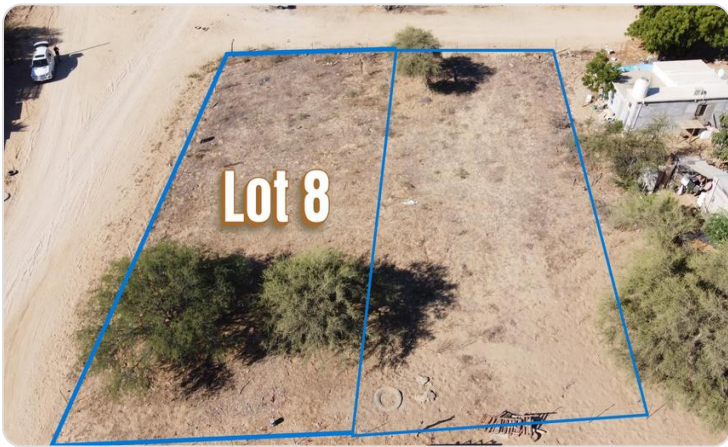

## La Ribera

East Cape

PROPERTY TYPE <b>Land</b>	AREA <b>797 m<sup>2</sup></b>
BEDROOMS <b>0</b>	BATHROOMS <b>0</b>
MLS NUMBER <b>26-2291</b>	

# Description

Just a few blocks from the beach in La Ribera on the East Cape of BCS. Many possibilities to build multi-family units, or just a single family home.

Very close to the new Four Seasons Resort making these two lots very attractive for rental opportunities. This specific area is exploding with development and these lots will increase in value exponentially in a short amount of time. Flat and easy to build.

# Property Location