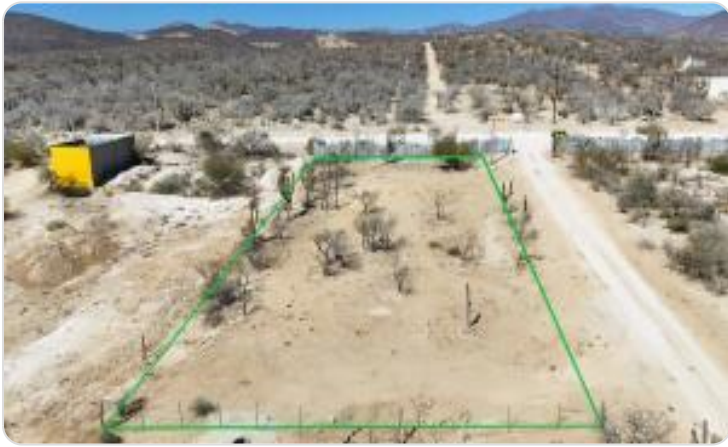

\$99,000 USD

Las Tinajas

East Cape

PROPERTY TYPE Land	AREA 1,604 m²
BEDROOMS 0	BATHROOMS 0
MLS NUMBER 26-2229	

Description

As its name indicates, this lot could become your future paradise. It has a surface area of 1,604 m² (17,265.31 ft²) of flat land, ready to build the house of your dreams. Sea and mountain views. It is located in Las Tinas, within a subdivision fenced with a perimeter concrete wall. Just a few meters from the beach. It has underground electricity service and water supplied by trucks. Enjoy the tranquility and the rural environment that this place offers. Excellent appreciation is expected in the coming years. Don't let the good times pass without enjoying them.

=====

Property Gallery

Property Location

East Cape

Las Tinias

Latitude 23.823708	Longitude -109.730135
------------------------------	---------------------------------

Scan QR to view property online

<https://beincabo.com/property-detail/?mls=26-2229>