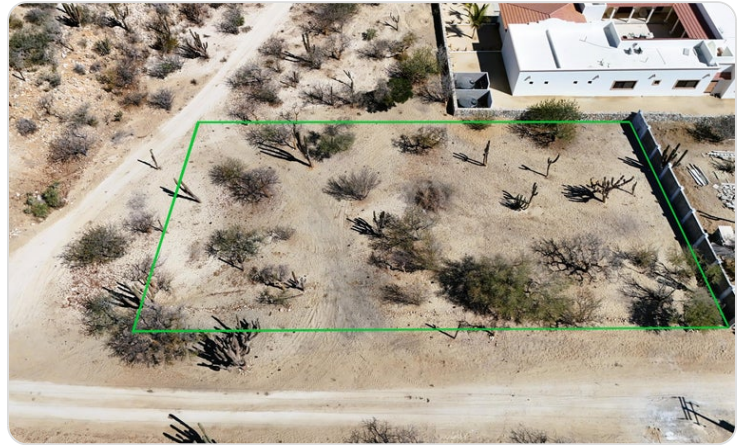

\$99,000 USD

Las Tinajas

East Cape

PROPERTY TYPE Land	AREA 1,553 m²
BEDROOMS 0	BATHROOMS 0
MLS NUMBER 26-2146	

Description

Lot available ready-to-build in Las Tinas community of El Cardonal.

This property offers a generous surface area of 1553 m2 and benefits from access via the neighborhood road and a street on one side. The area is anticipated to have excellent capital gain in the coming years. The terrain is flat and clean with some nice trees, and the beach is conveniently located just a few minutes' walk away.

Regarding services, water is accessible by truck, and electricity is ready for connection or can be provided through solar panels. You can enjoy the tranquility of a rural setting here, and take in the beautiful views of the Sea of Cortez and the mountains.

These are the last remaining lots in

Property Gallery

Property Location

East Cape

Las Tinias

Latitude 23.825576	Longitude -109.727705
------------------------------	---------------------------------

Scan QR to view property online