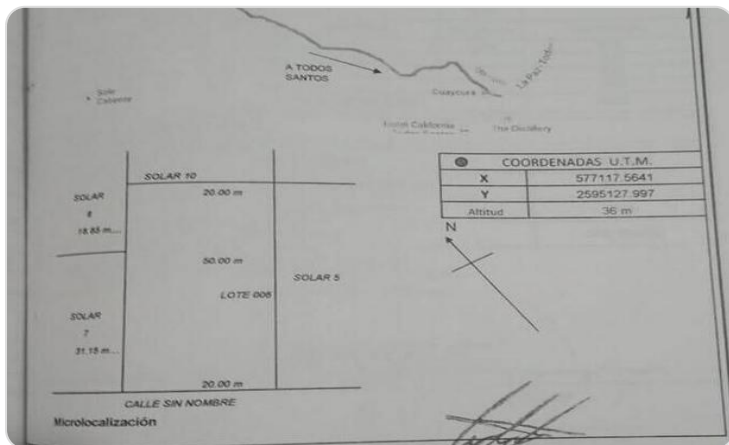

\$100,000 USD

Ahorcadita

La Paz

PROPERTY TYPE Land	AREA 1,000 m²
BEDROOMS 0	BATHROOMS 0
MLS NUMBER 26-1750	

Description

The land is located in a quiet residential area on "Camino a las playitas" which connects to the Magical Town of Todos Santos.

It has other constructions around.

1 hour away from Cabo San Lucas and 1 hour away from the city of La Paz.

Total area: 1,000 m²

Front: 20 meters

Depth: 50 meters

-Land with a sea view

-Feasibility of electricity service / El terreno se encuentra en una zona residencial tranquila a "Camino a las playitas" que conecta al Pueblo Mágico de Todos Santos.

Cuenta con otras construcciones alrededor .

1 hora de distancia a Cabo San Lucas y 1 hora de distancia a la ciudad de La Paz.

total, de superficie: 1,000 m²

frente: 20 metros

fondo:

Property Gallery

Property Location

La Paz

Ahorcadita

Latitude
23.464146

Longitude
-110.244957

Scan QR to view property online

<https://beincabo.com/property-detail/?mls=26-1750>