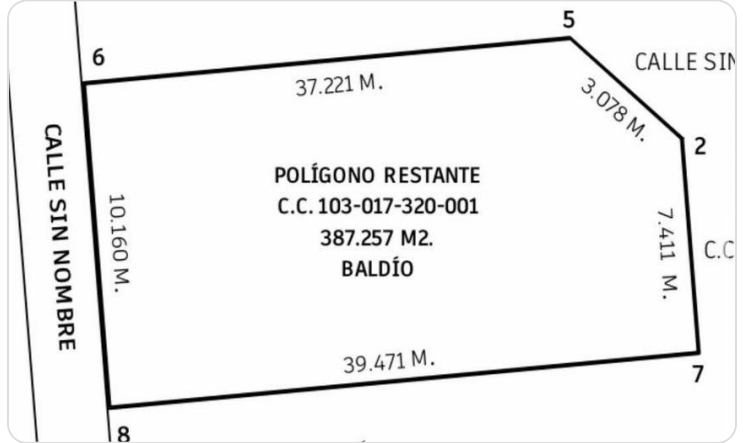

\$78,000 USD

El Centenario

La Paz

PROPERTY TYPE Land	AREA 387 m²
BEDROOMS 0	BATHROOMS 0
MLS NUMBER 26-1711	

Description

Land just a few steps from the sea in the residential area of El Centenario, offering tranquility and closeness to nature.

Completamente cercado

Cuenta con factibilidad de servicios

Uso de suelo: Corredor turístico

Property Gallery

Property Location

La Paz

El Centenario

Latitude
24.121118

Longitude
-110.427139

Scan QR to view property online

<https://beincabo.com/property-detail/?mls=26-1711>