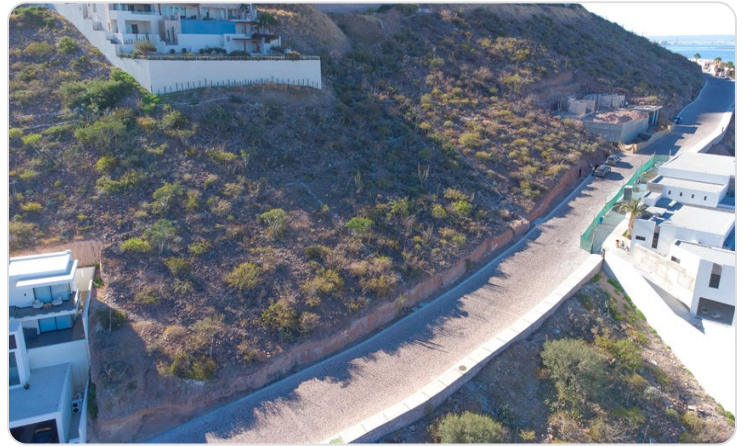

\$370,000 USD

Pedregal

La Paz

PROPERTY TYPE Land	AREA 929 m²
BEDROOMS 0	BATHROOMS 0
MLS NUMBER 26-1557	

Description

Property Gallery

Property Location

La Paz