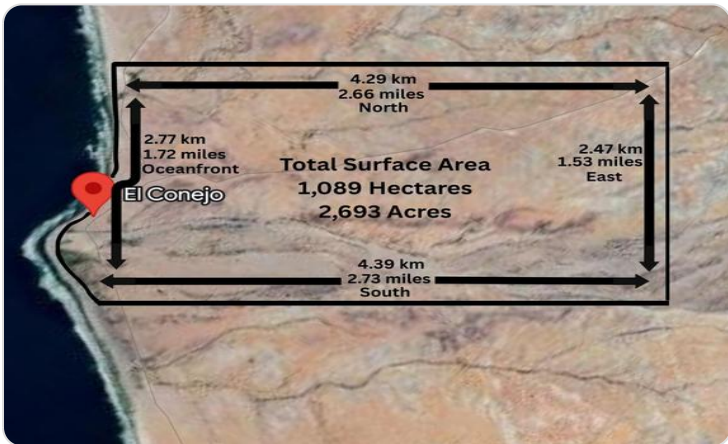

\$29,500,000 USD

Playas Pacificas

Pacific

PROPERTY TYPE Land	AREA 10,899,520 m²
BEDROOMS 0	BATHROOMS 0
MLS NUMBER 26-13	

Description

Property Gallery

Property Location

Pacific

Playas Pacificas

Latitude 24.074035	Longitude -111.005711
------------------------------	---------------------------------

Scan QR to view property online

<https://beincabo.com/property-detail/?mls=26-13>