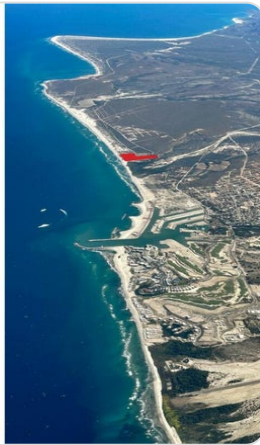

\$1,500,000 USD

Residences of La Ribera

East Cape

PROPERTY TYPE Land	AREA 675 m²
BEDROOMS 0	BATHROOMS 0
MLS NUMBER 26-1295	

Description

Welcome to The Residences of La Ribera, an exclusive, master-planned oasis nestled on the tranquil shores of the Sea of Cortez. This private, gated community redefines Baja luxury, offering 400 meters of pristine, swimmable beachfront set against the backdrop of a breathtaking views and a natural oasis. Here, life is curated to your rhythm, balancing serene seclusion with private access. Our community is a haven of security and tranquility, designed for those who seek an authentic connection to the land and sea. This intimate offering comprises just 52 luxury home-sites, inviting you to design and build your bespoke Baja escape. To ensure architectural harmony and protect the enduring value

Property Gallery

DISCOVER YOUR PRIVATE SANCTUARY

Welcome to The Residences of La Ribera, an exclusive, master-planned enclave nestled on the tranquil shores of the Sea of Cortez. This private, gated community redefines Baja luxury, offering 400 meters of pristine, swimmable beachfront set against the backdrop of a breathtaking natural oasis.

Located just one hour from the Los Cabos International Airport, this sanctuary blends natural beauty, privacy, and effortless coastal living.

The Residences of La Ribera sits a few hundred yards south of the Costa Palmas Marina.

Carefully planned across six distinct areas—each with its own character and lifestyle appeal—the community presents a range of exceptional settings, from oceanfront, lagoon and oasis homesites. Every section offers a unique connection to the land and sea.