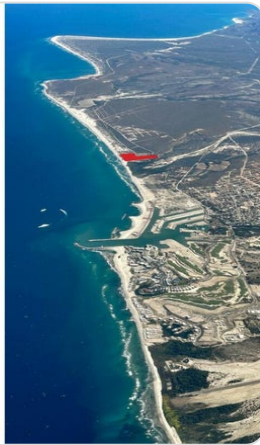

\$2,000,000 USD

Residences of La Ribera

East Cape

PROPERTY TYPE Land	AREA 814 m²
BEDROOMS 0	BATHROOMS 0
MLS NUMBER 26-1292	

Description

Welcome to The Residences of La Ribera, an exclusive, master-planned oasis nestled on the tranquil shores of the Sea of Cortez. This private, gated community redefines Baja luxury, offering 400 meters of pristine, swimmable beachfront set against the backdrop of a breathtaking views and a natural oasis. Here, life is curated to your rhythm, balancing serene seclusion with private access. Our community is a haven of security and tranquility, designed for those who seek an authentic connection to the land and sea. This intimate offering comprises just 52 luxury home-sites, inviting you to design and build your bespoke Baja escape. To ensure architectural harmony and protect the enduring value

Property Gallery

DISCOVER YOUR PRIVATE SANCTUARY

Welcome to The Residences of La Ribera, an exclusive, master-planned enclave nestled on the tranquil shores of the Sea of Cortez. This private, gated community redefines Baja luxury, offering 400 meters of pristine, swimmable beachfront set against the backdrop of a breathtaking natural oasis.

Located just one hour from the Los Cabos International Airport, this sanctuary blends natural beauty, privacy, and effortless coastal living.

The Residences of La Ribera sits a few hundred yards south of the Costa Palmas Marina.

Carefully planned across six distinct areas—each with its own character and lifestyle appeal—the community presents a range of exceptional settings, from oceanfront, lagoon and oasis homesites. Every section offers a unique connection to the land and sea.