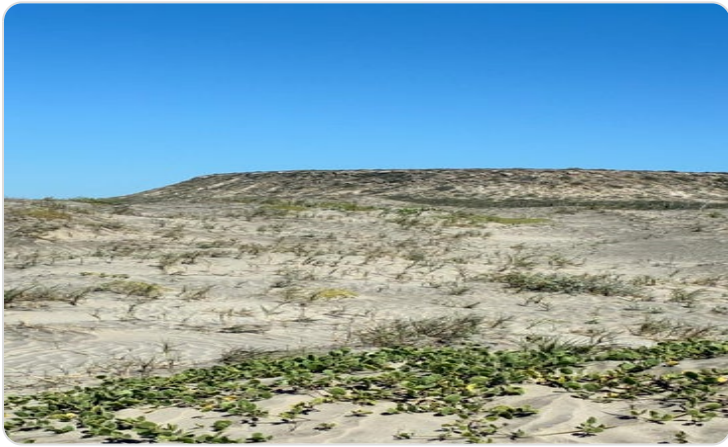

\$299,500 USD

Conquista Agraria NCPE

La Paz

PROPERTY TYPE Land	AREA 68,362 m²
BEDROOMS 0	BATHROOMS 0
MLS NUMBER 26-1271	

Description

16.89-acre oceanfront parcel offering approximately 70 meters of direct Pacific frontage just north of La Paz, near Conquista Agraria. This expansive property features a wide sandy shoreline backed by dramatic desert terrain and surrounding mesas, creating a striking and private coastal setting. Nearby surf breaks and excellent fishing from the shore add to the appeal for ocean lovers. Enjoy unforgettable sunsets over the Pacific and the peaceful atmosphere of this remote stretch of coastline. An outstanding opportunity to develop a private beachfront estate, eco-retreat, or future project in an area valued for its natural beauty and seclusion.

Property Gallery

Property Location

La Paz

Conquista Agraria NCPE

Latitude 23.979741	Longitude -110.892492
------------------------------	---------------------------------

Powered by Geoapify | © OpenMapTiles © OpenStreetMap contributors