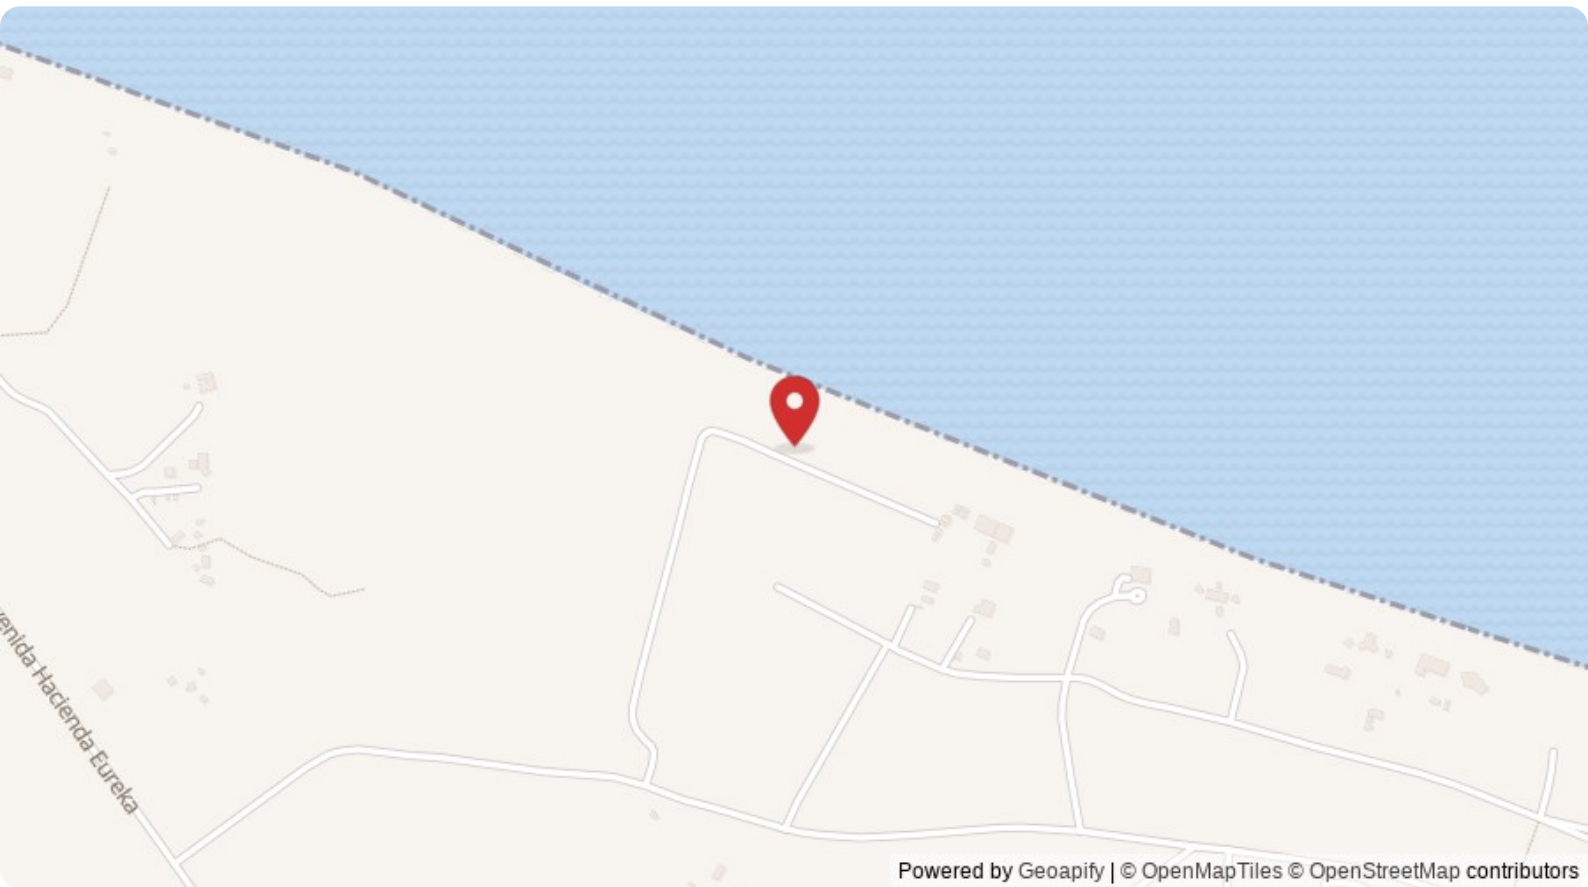

\$6,750,000 USD

Residences of La Ribera

East Cape

PROPERTY TYPE Land	AREA 2,000 m²
BEDROOMS 0	BATHROOMS 0
MLS NUMBER 26-1267	

Description

Welcome to The Residences of La Ribera, an exclusive, master-planned oasis nestled on the tranquil shores of the Sea of Cortez. This private, gated community redefines Baja luxury, offering 400 meters of pristine, swimmable beachfront set against the backdrop of a breathtaking views and a natural oasis. Here, life is curated to your rhythm, balancing serene seclusion with private access. Our community is a haven of security and tranquility, designed for those who seek an authentic connection to the land and sea.

Welcome to The Residences of La Ribera, an exclusive, master-planned enclave nestled on the tranquil shores of the Sea of Cortez. This private, gated community redefines Baja luxury, offering 400 meters of pristine, swimmable beachfront set against the backdrop of a breathtaking natural oasis.

Located just one hour from the Los Cabos International Airport, this sanctuary blends natural beauty, privacy, and effortless coastal living.

The Residences of La Ribera sits a few hundred yards south of the Costa Palmas Marina.

Property Location

East Cape

Residences of La Ribera

Latitude
23.595393

Longitude
-109.563858

Scan QR to view property online

<https://beincabo.com/property-detail/?mls=26-1267>