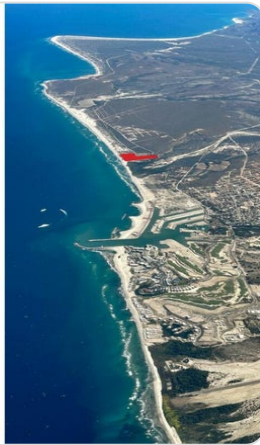

\$6,750,000 USD

Residences of La Ribera

East Cape

PROPERTY TYPE Land	AREA 2,000 m²
BEDROOMS 0	BATHROOMS 0
MLS NUMBER 26-1267	

Description

Welcome to The Residences of La Ribera, an exclusive, master-planned oasis nestled on the tranquil shores of the Sea of Cortez. This private, gated community redefines Baja luxury, offering 400 meters of pristine, swimmable beachfront set against the backdrop of a breathtaking views and a natural oasis. Here, life is curated to your rhythm, balancing serene seclusion with private access. Our community is a haven of security and tranquility, designed for those who seek an authentic connection to the land and sea.

Welcome to The Residences of La Ribera, an exclusive, master-planned enclave nestled on the tranquil shores of the Sea of Cortez. This private, gated community redefines Baja luxury, offering 400 meters of pristine, swimmable beachfront set against the backdrop of a breathtaking natural oasis.

Located just one hour from the Los Cabos International Airport, this sanctuary blends natural beauty, privacy, and effortless coastal living.

The Residences of La Ribera sits a few hundred yards south of the Costa Palmas Marina.

Carefully planned across six distinct areas—each with its own character and lifestyle appeal—the community presents a range of exceptional settings, from oceanfront, lagoon and oasis homesites. Every section offers a unique connection to the land and sea.