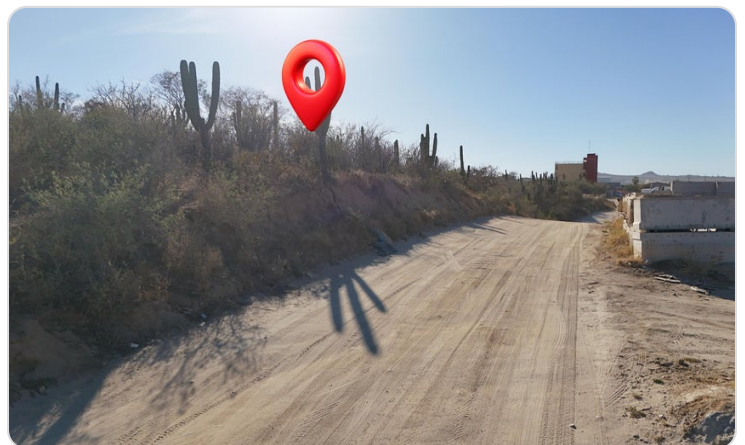

\$883,000 USD

Brisas del Pacifico E

Cabo San Lucas

PROPERTY TYPE Land	AREA 3,000 m²
BEDROOMS 0	BATHROOMS 0
MLS NUMBER 26-1258	

Description

Ideal lot for housing development, social interest building, with H3 land use

Property Gallery

Property Location

Cabo San Lucas

Brisas del Pacifico E

Latitude
22.910773

Longitude
-109.944443

Scan QR to view property online

<https://beincabo.com/property-detail/?mls=26-1258>