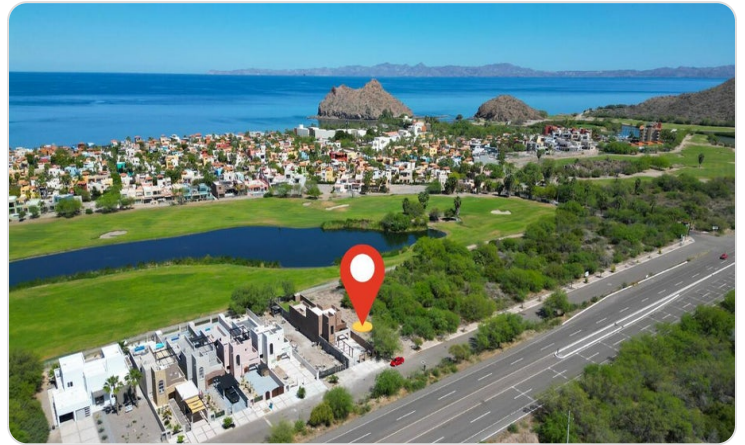

# Description

Great opportunity to own a spacious lot in the desirable Loreto Bay area. This property offers beautiful views of the 18th hole of the golf course and the surrounding mountains, creating a peaceful and scenic setting. With plenty of space to design and build your dream home or investment property, this lot provides both privacy and excellent potential. Conveniently located near the beach, restaurants, and local amenities, it combines natural beauty with accessibility. Best of all, this property has no HOA fees, making it an attractive option for buyers looking for flexibility and value in Loreto

# Property Location