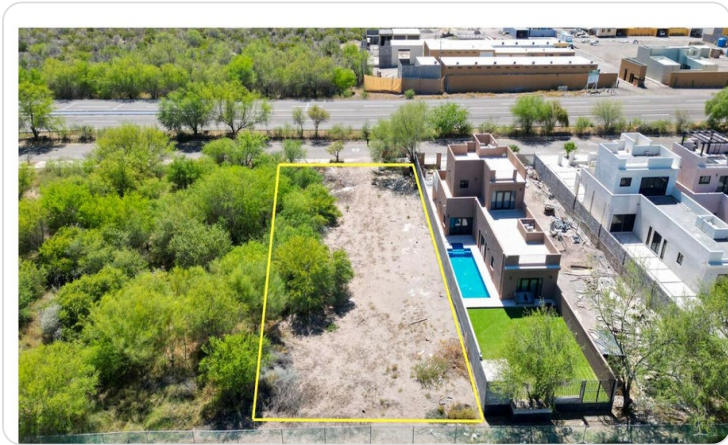

Property Gallery