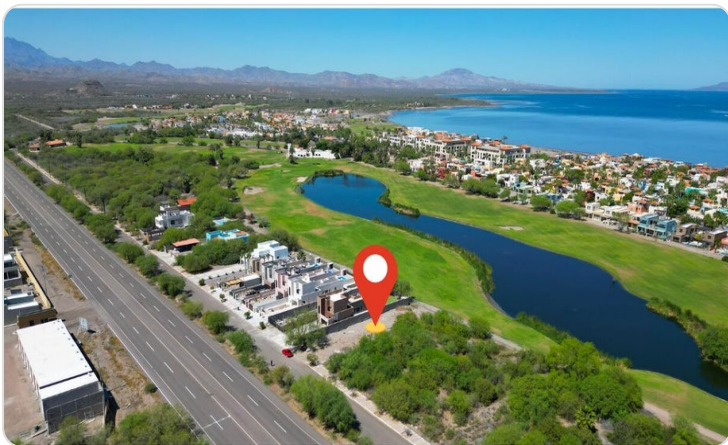

# Description

Great opportunity to own a spacious lot in the desirable Loreto Bay area. This property offers beautiful views of the 18th hole of the golf course and the surrounding mountains, creating a peaceful and scenic setting. With plenty of space to design and build your dream home or investment property, this lot provides both privacy and excellent potential. Conveniently located near the beach, restaurants, and local amenities, it combines natural beauty with accessibility. Best of all, this property has no HOA fees, making it an attractive option for buyers looking for flexibility and value in Loreto

# Property Location