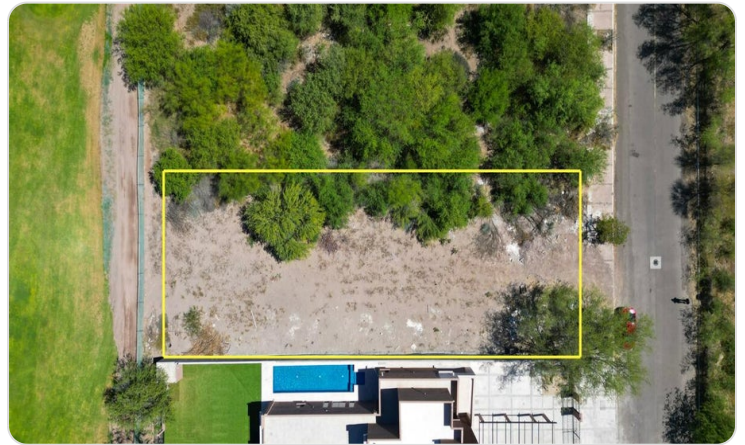

Property Gallery