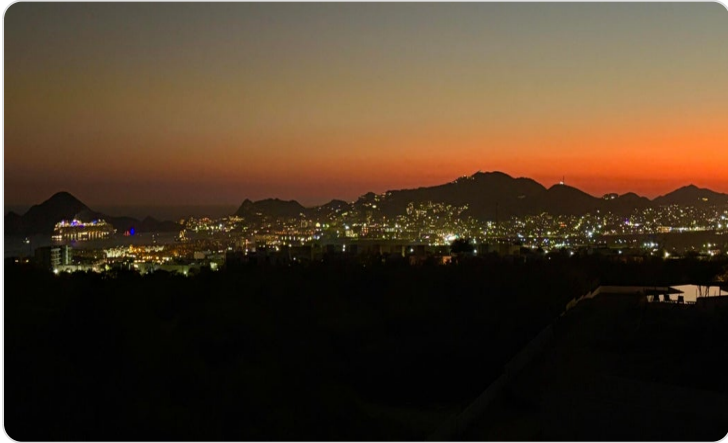

\$374,900 USD

Monte Rocella

Cabo Corridor

PROPERTY TYPE Condos	AREA 1,302 m²
BEDROOMS 2	BATHROOMS 2
MLS NUMBER 26-1240	

Description

Property Gallery

Property Location

Cabo Corridor

Monte Rocella

Latitude
22.918506

Longitude
-109.879220

Scan QR to view property online

<https://beincabo.com/property-detail/?mls=26-1240>