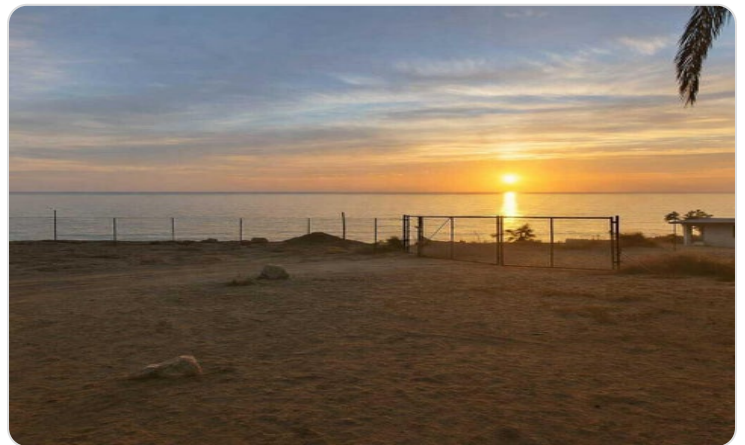

# Description

Spacious 1,273 m2 ocean view lot located in the peaceful coastal community of Bahia Asuncion, along the beautiful Pacific coast of Baja California Sur. Just a short distance from the shoreline, this property offers a great opportunity to build a custom home, vacation retreat, or investment property. The lot features mostly level terrain and generous space, making it ideal for development. Enjoy open views of the Pacific Ocean, fresh sea breezes, and spectacular sunsets that make this area so special. Bahia Asuncion is known for its relaxed lifestyle, natural beauty, and strong fishing culture, offering a tranquil setting while still providing convenient access to the beach and local amenities.

# Property Gallery