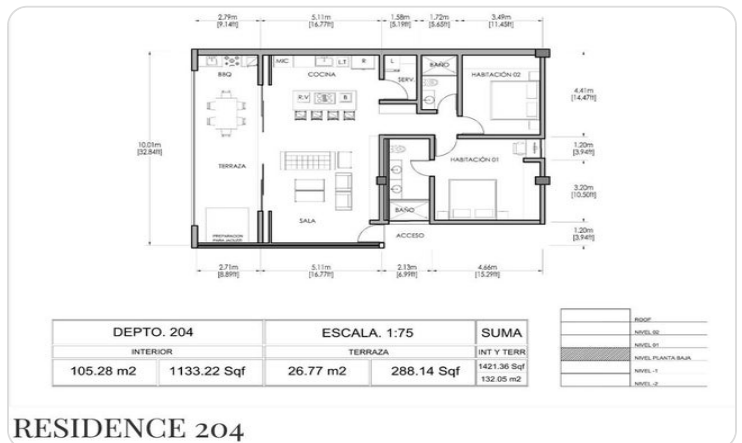

\$559,900 USD

Cerritos

Pacific

PROPERTY TYPE Condos	AREA 1,421 m²
BEDROOMS 2	BATHROOMS 2
MLS NUMBER 26-1192	

Description

Property Gallery

Property Location

Pacific