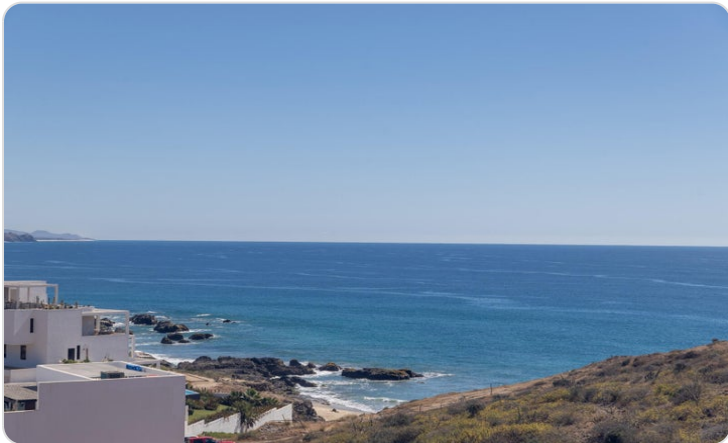

\$525,000 USD

Cerritos

Pacific

PROPERTY TYPE Land	AREA 1,500 m²
BEDROOMS 0	BATHROOMS 0
MLS NUMBER 26-1121	

Description

This second-row lot at Cerritos Beach is one of those spots that just feels right the moment you stand on it. Sitting up high on a bluff, it looks straight down the coast to the south with wide-open, ocean views. This lot does not disappoint.

Property Gallery

Property Location

Pacific

Cerritos

Latitude
23.334021

Longitude
-110.180620

Scan QR to view property online

<https://beincabo.com/property-detail/?mls=26-1121>