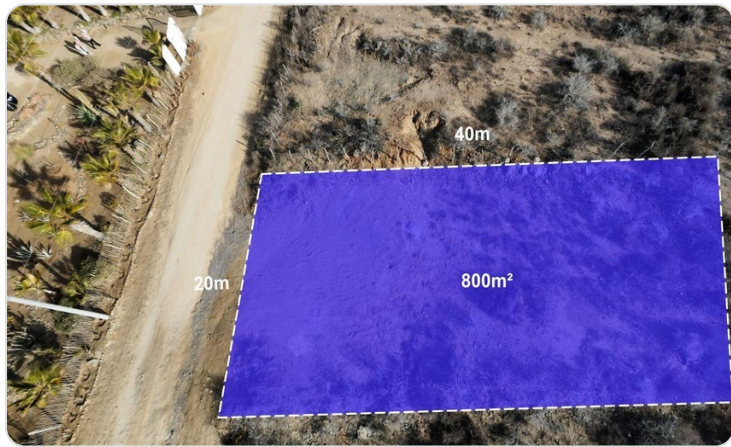

\$185,000 USD

La Poza

Pacific

PROPERTY TYPE Land	AREA 800 m²
BEDROOMS 0	BATHROOMS 0
MLS NUMBER 25-943	

Description

Imagine building your dream home or investment property on this spacious lot, perfectly positioned to showcase panoramic views of the enchanting oasis of Las Pozas. Known for its natural beauty and tranquil ambiance, this location offers a rare blend of serenity and convenience.

Property Gallery

Property Location

Pacific

La Poza

Latitude
23.439955

Longitude
-110.234748

Scan QR to view property online

<https://beincabo.com/property-detail?mls=25-943>