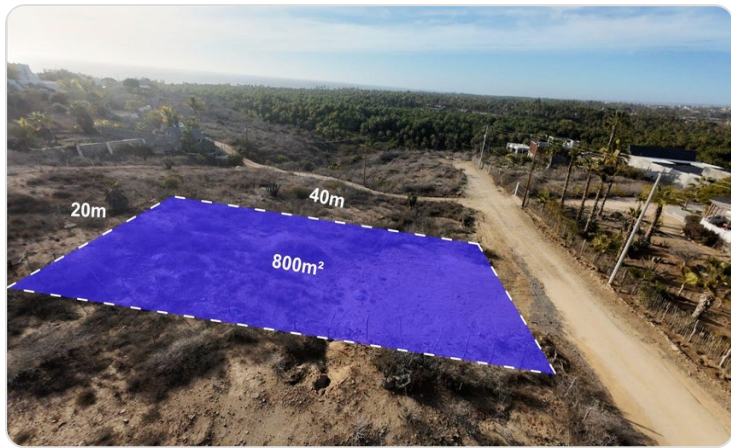

\$185,000 USD

La Poza

Pacific

PROPERTY TYPE Land	AREA 800 m²
BEDROOMS 0	BATHROOMS 0
MLS NUMBER 25-943	

Description

Imagine building your dream home or investment property on this spacious lot, perfectly positioned to showcase panoramic views of the enchanting oasis of Las Pozas. Known for its natural beauty and tranquil ambiance, this location offers a rare blend of serenity and convenience.

Property Gallery

Property Location

Pacific

La Poza

Latitude
23.439955

Longitude
-110.234748

Scan QR to view property online

<https://beincabo.com/property-detail?mls=25-943>