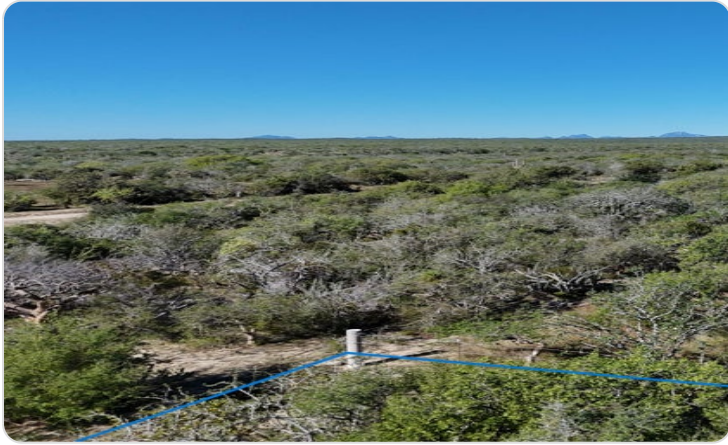

Description

Stunning ocean views from the second story of this 1/4-acre lot located in Bahía Terranova II. The property offers beautiful natural vegetation and native cacti, creating a peaceful and private setting. Just minutes from Shipwrecks and Nine Palms surf breaks, fishing, snorkeling, swimmable beaches, and local restaurants all within one mile. Ideal for building a custom coastal home and enjoying an off-grid lifestyle in a quiet East Cape community.

Property Gallery

Property Location

East Cape

Bahia Terranova

Latitude
23.159794

Longitude
-109.499362

Scan QR to view property online

<https://beincabo.com/property-detail/?mls=25-5836>