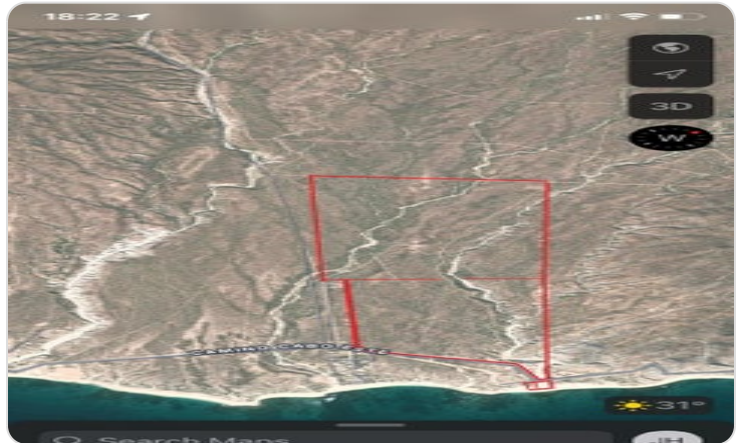

\$26,705,120 USD

Bahia Terranova

East Cape

PROPERTY TYPE Land	AREA 1,924,000 m²
BEDROOMS 0	BATHROOMS 0
MLS NUMBER 25-5768	

Description

Beautiful ocean front with two parcels connected. The beach offers camping and surfing.

The land behind, approx. 478 acres of

Varied terrain, including Large flat areas, with cactus forest. Valleys and hills, and strategically located drainage canyons and valleys.

Location is unique for home sites, and beach club, including commercial areas.

Property Gallery

Property Location

East Cape

Bahia Terranova

Latitude 23.160295	Longitude -109.490611
------------------------------	---------------------------------

Scan QR to view property online

<https://beincabo.com/property-detail/?mls=25-5768>