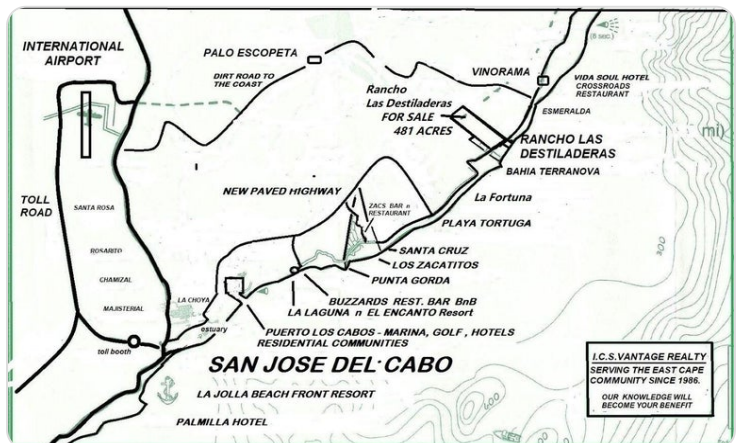

\$26,705,120 USD

Bahia Terranova

East Cape

PROPERTY TYPE Land	AREA 1,924,000 m²
BEDROOMS 0	BATHROOMS 0
MLS NUMBER 25-5768	

Description

Beautiful ocean front with two parcels connected. The beach offers camping and surfing.

The land behind, approx. 478 acres of

Varied terrain, including Large flat areas, with cactus forest. Valleys and hills, and strategically located drainage canyons and valleys.

Location is unique for home sites, and beach club, including commercial areas.

Property Gallery

Property Location

East Cape

Bahia Terranova

Latitude 23.160295	Longitude -109.490611
------------------------------	---------------------------------

Scan QR to view property online

<https://beincabo.com/property-detail/?mls=25-5768>