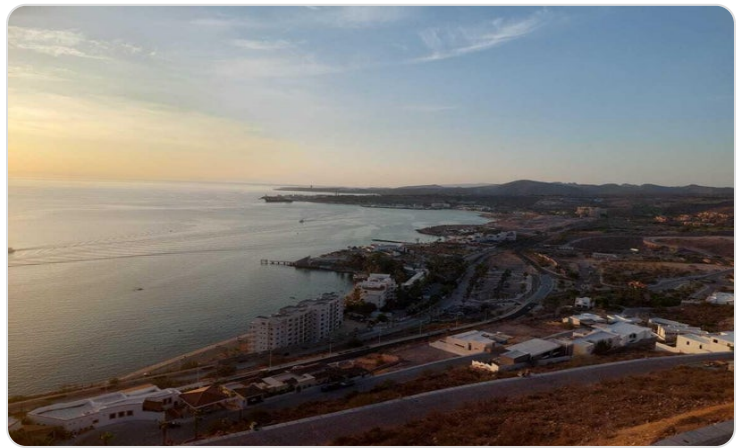

Excellent 1,740 m² lot located on the far left side of Pedregal de La Paz, offering unbeatable views of La Paz Bay, El Mogote, and the main marinas. From this location, you can enjoy beautiful and colorful sunsets and, at night, the lights of La Paz Bay and the major hotels. The lot's dimensions allow you to build your dream home with ocean views from every space, including: swimming pools, pergolas, a sun deck, a jacuzzi, a fire pit, and ample storage for water toys such as boats, kayaks, jet skis, and even your cars.

Excelente terreno de 1,740 m² ubicado en el extremo izquierdo del Pedregal de La Paz, lo que te permite tener unas vistas inmejorables hacia la bahía de La Paz, el Mogote y l

Property Gallery

Property Location