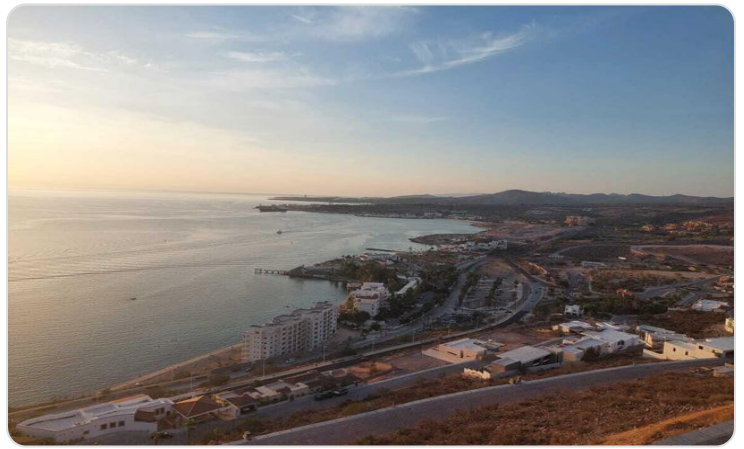

Excellent 1,740 m² lot located on the far left side of Pedregal de La Paz, offering unbeatable views of La Paz Bay, El Mogote, and the main marinas. From this location, you can enjoy beautiful and colorful sunsets and, at night, the lights of La Paz Bay and the major hotels. The lot's dimensions allow you to build your dream home with ocean views from every space, including: swimming pools, pergolas, a sun deck, a jacuzzi, a fire pit, and ample storage for water toys such as boats, kayaks, jet skis, and even your cars.

Excelente terreno de 1,740 m² ubicado en el extremo izquierdo del Pedregal de La Paz, lo que te permite tener unas vistas inmejorables hacia la bahía de La Paz, el Mogote y l

Property Gallery

Property Location