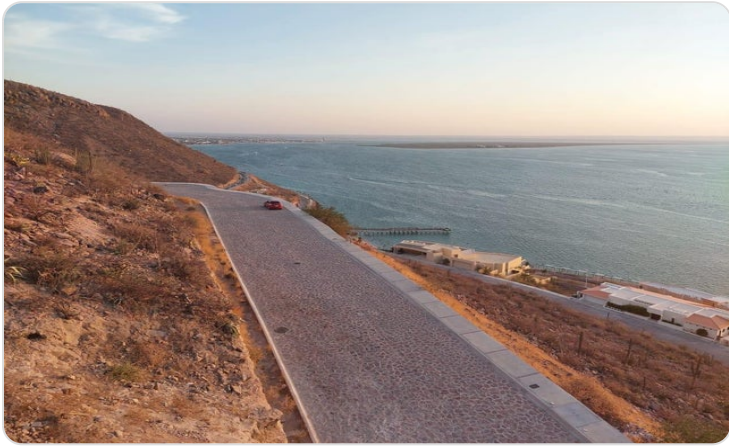

Excellent 1,740 m² lot located on the far left side of Pedregal de La Paz, offering unbeatable views of La Paz Bay, El Mogote, and the main marinas. From this location, you can enjoy beautiful and colorful sunsets and, at night, the lights of La Paz Bay and the major hotels. The lot's dimensions allow you to build your dream home with ocean views from every space, including: swimming pools, pergolas, a sun deck, a jacuzzi, a fire pit, and ample storage for water toys such as boats, kayaks, jet skis, and even your cars.

Excelente terreno de 1,740 m² ubicado en el extremo izquierdo del Pedregal de La Paz, lo que te permite tener unas vistas inmejorables hacia la bahía de La Paz, el Mogote y l

Property Gallery

Property Location