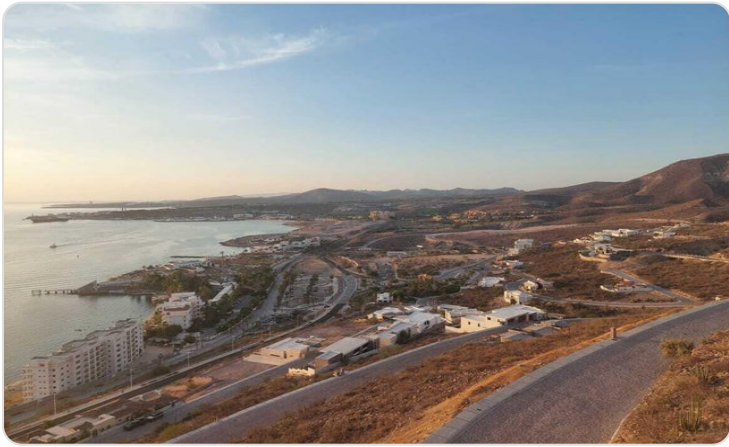

Excellent 1,740 m² lot located on the far left side of Pedregal de La Paz, offering unbeatable views of La Paz Bay, El Mogote, and the main marinas. From this location, you can enjoy beautiful and colorful sunsets and, at night, the lights of La Paz Bay and the major hotels. The lot's dimensions allow you to build your dream home with ocean views from every space, including: swimming pools, pergolas, a sun deck, a jacuzzi, a fire pit, and ample storage for water toys such as boats, kayaks, jet skis, and even your cars.

Excelente terreno de 1,740 m² ubicado en el extremo izquierdo del Pedregal de La Paz, lo que te permite tener unas vistas inmejorables hacia la bahía de La Paz, el Mogote y l

Property Gallery

Property Location