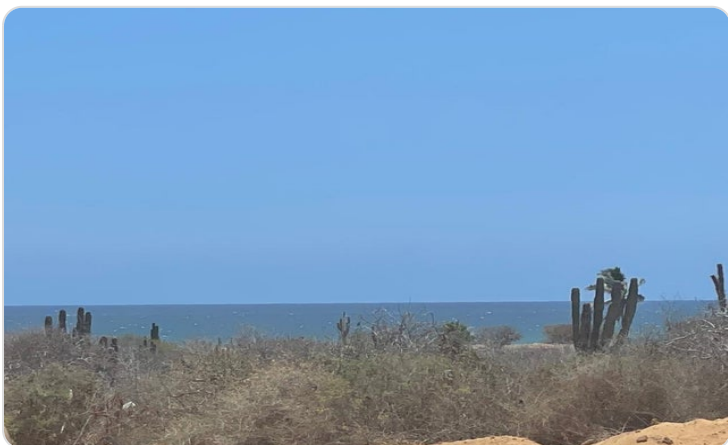

\$119,000 USD

Centro-La Ribera

East Cape

PROPERTY TYPE Land	AREA 1,132 m²
BEDROOMS 0	BATHROOMS 0
MLS NUMBER 25-5358	

Description

Welcome to an exceptional opportunity to own a large flat lot in a prime location. This expansive parcel of land offers incredible potential for your dream project, nestled in the rapidly growing town of La Ribera. Rochele's Lot is just a quick 10 min walk to the beach. With its desirable features and affordable price, this property is an ideal canvas awaiting your creative touch. Spanning 1,132.00m², this generous flat lot offers ample space to bring your vision to life. The rectangular shape provides flexibility for various construction layouts, accommodating diverse architectural designs and landscaping possibilities.

Property Gallery

Property Location

East Cape

Centro-La Ribera

Latitude
23.593484

Longitude
-109.578031

Scan QR to view property online

<https://beincabo.com/property-detail/?mls=25-5358>