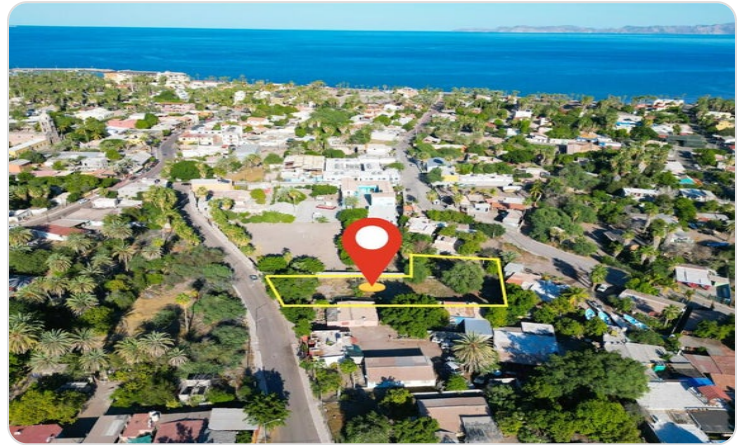

# Description

This spacious lot, located in the heart of Loreto, offers an exceptional opportunity to build your dream home or investment property in one of the most desirable areas of the city. This property provides both privacy and convenience, just minutes from shops, restaurants, and the Malecón. With easy access and flat topography, this lot is ready for development—ideal for residential or mixed-use projects.

# Property Location

## Loreto

Centro

**Latitude**  
26.008078

**Longitude**  
-111.344428

Scan QR to view property online

<https://beincabo.com/property-detail/?mls=25-5062>