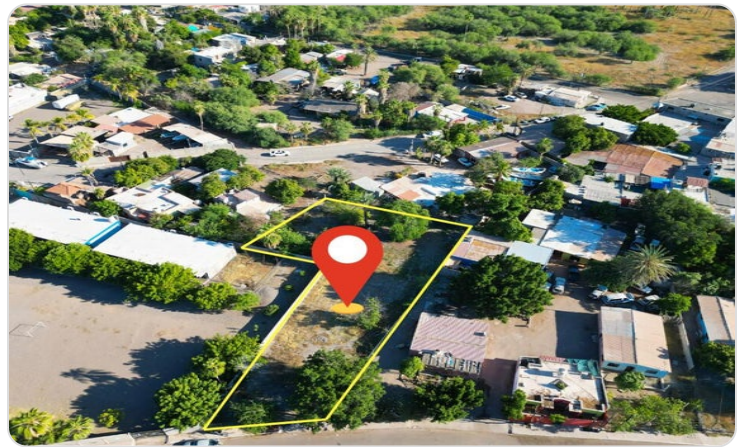

## Centro

Loreto

PROPERTY TYPE <b>Land</b>	AREA <b>1,494 m<sup>2</sup></b>
BEDROOMS <b>0</b>	BATHROOMS <b>0</b>
MLS NUMBER <b>25-5062</b>	

# Description

This spacious lot, located in the heart of Loreto, offers an exceptional opportunity to build your dream home or investment property in one of the most desirable areas of the city. This property provides both privacy and convenience, just minutes from shops, restaurants, and the Malecón. With easy access and flat topography, this lot is ready for development—ideal for residential or mixed-use projects.

# Property Location

## Loreto

Centro

**Latitude**  
26.008078

**Longitude**  
-111.344428

Scan QR to view property online

<https://beincabo.com/property-detail/?mls=25-5062>