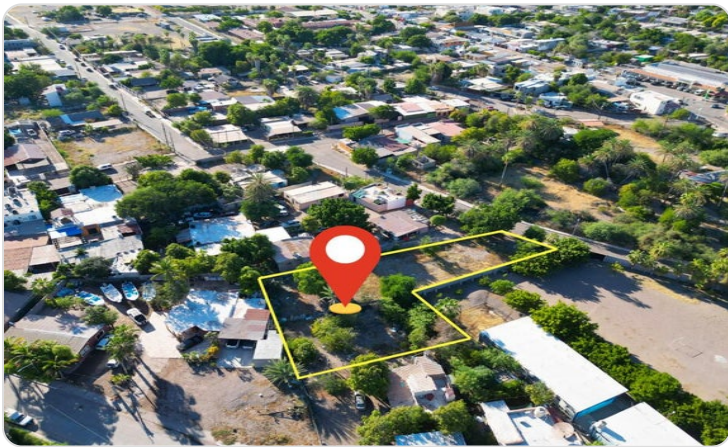

## Centro

Loreto

PROPERTY TYPE <b>Land</b>	AREA <b>1,494 m<sup>2</sup></b>
BEDROOMS <b>0</b>	BATHROOMS <b>0</b>
MLS NUMBER <b>25-5062</b>	

# Description

This spacious lot, located in the heart of Loreto, offers an exceptional opportunity to build your dream home or investment property in one of the most desirable areas of the city. This property provides both privacy and convenience, just minutes from shops, restaurants, and the Malecón. With easy access and flat topography, this lot is ready for development—ideal for residential or mixed-use projects.

# Property Location

## Loreto

Centro

**Latitude**  
26.008078

**Longitude**  
-111.344428

Scan QR to view property online

<https://beincabo.com/property-detail/?mls=25-5062>