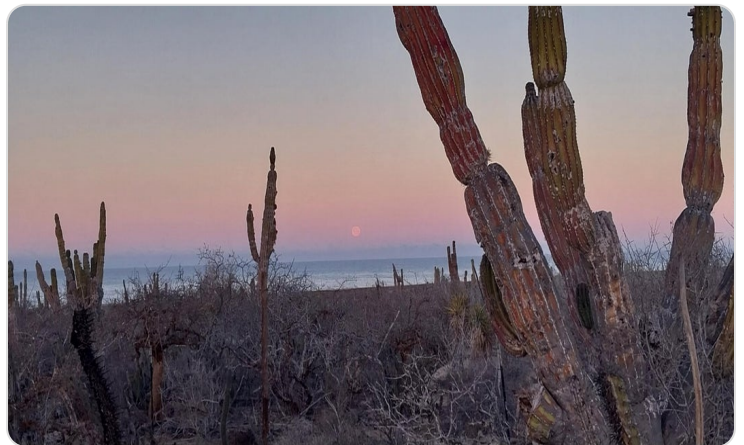

Discover a truly rare opportunity to own a piece of paradise where luxury meets nature. This exceptional parcel, spanning just under two pristine acres (just under 8,000 m²), is located in the exclusive, tranquil community of Las Playitas, just minutes outside of Todos Santos.

☐ Key Property & Lifestyle Highlights

Awe-Inspiring Dual-Views: The property is perfectly positioned to capture daily spectacle! Enjoy breathtaking sunrises over the majestic Sierra de la Laguna mountains to the east, and be drawn to the west every evening for dramatic Pacific Ocean sunsets sinking over the h

Property Gallery

Property Location

Pacific

Las Playitas

Latitude 23.541618	Longitude -110.289258
------------------------------	---------------------------------

Powered by Geoapify | © OpenMapTiles © OpenStreetMap contributors