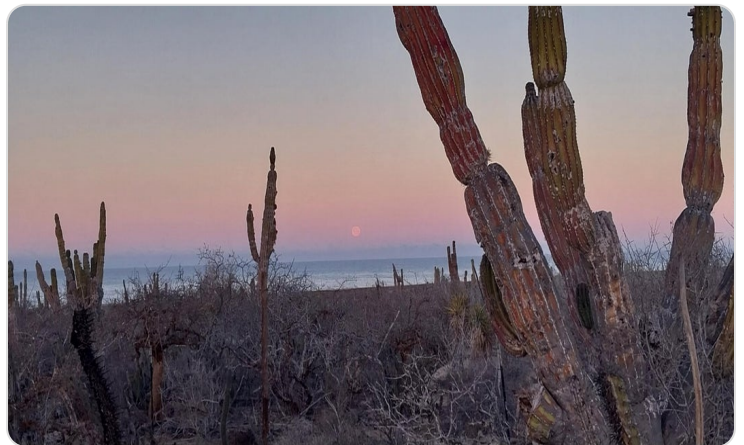

Discover a truly rare opportunity to own a piece of paradise where luxury meets nature. This exceptional parcel, spanning just under two pristine acres (just under 8,000 m²), is located in the exclusive, tranquil community of Las Playitas, just minutes outside of Todos Santos.

☐ Key Property & Lifestyle Highlights

Awe-Inspiring Dual-Views: The property is perfectly positioned to capture daily spectacle! Enjoy breathtaking sunrises over the majestic Sierra de la Laguna mountains to the east, and be drawn to the west every evening for dramatic Pacific Ocean sunsets sinking over the h

Property Gallery

Property Location

Pacific

Las Playitas

Latitude 23.541868	Longitude -110.290036
------------------------------	---------------------------------

Powered by Geoapify | © OpenMapTiles © OpenStreetMap contributors