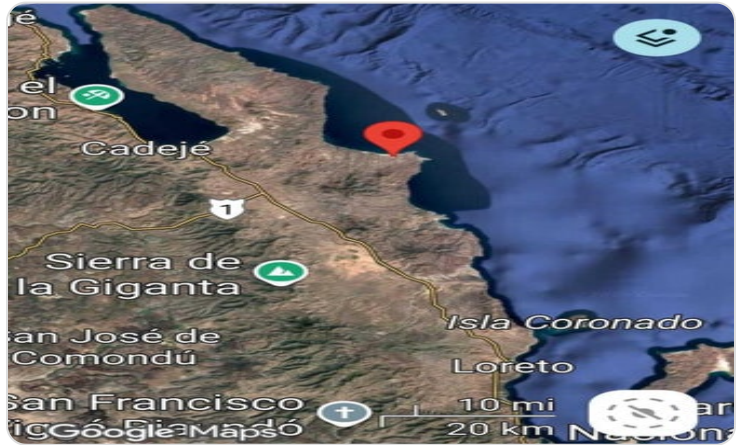

# Description

This lot is located between Loreto and Muleje, with 97.7 meters of ocean front. has Title and is ready to sell. There are some neighbors who have begun construction. it is still very remote and virgin.

# Property Location