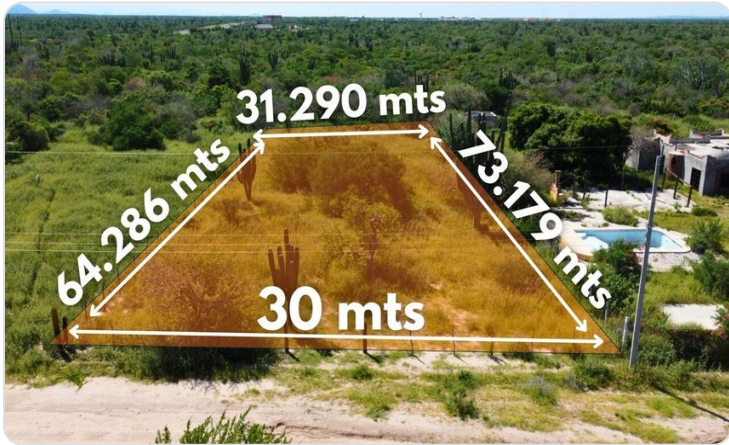

\$60,000 USD

General

La Paz

PROPERTY TYPE Land	AREA 2,061 m²
BEDROOMS 0	BATHROOMS 0
MLS NUMBER 25-4934	

Description

Spacious homesite in the countryside subdivision "Fraccionamiento Campestre El Cardón." Lot size: 2,061.96 m² (~0.51 acres). Low-density setting with privacy and open skies—ideal for a custom residence, weekend retreat, gardens, or small orchard. Gentle terrain and ample buildable area allow flexible site planning. Convenient access to main roads and services in the area.

Price set in Pesos : \$1,100,000.00 MXN

Property Gallery

Property Location

La Paz

General

Latitude
23.992076

Longitude
-110.291116

Scan QR to view property online