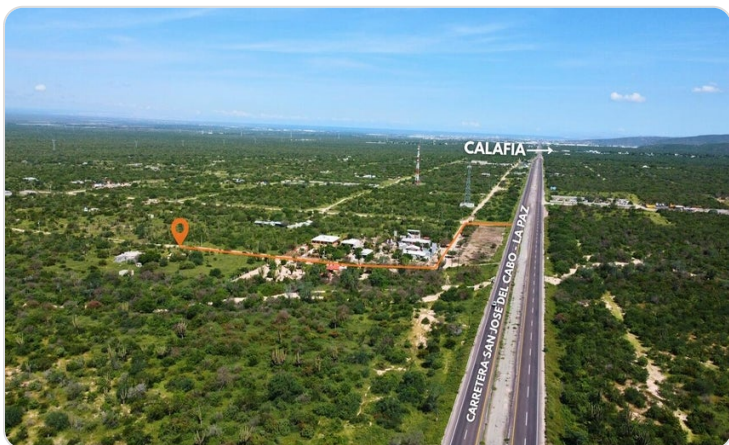

\$60,000 USD

General

La Paz

PROPERTY TYPE Land	AREA 2,061 m²
BEDROOMS 0	BATHROOMS 0
MLS NUMBER 25-4934	

Description

Spacious homesite in the countryside subdivision "Fraccionamiento Campestre El Cardón." Lot size: 2,061.96 m² (~0.51 acres). Low-density setting with privacy and open skies—ideal for a custom residence, weekend retreat, gardens, or small orchard. Gentle terrain and ample buildable area allow flexible site planning. Convenient access to main roads and services in the area.

Price set in Pesos : \$1,100,000.00 MXN

Property Gallery

Property Location

La Paz

General

Latitude
23.992076

Longitude
-110.291116

Scan QR to view property online