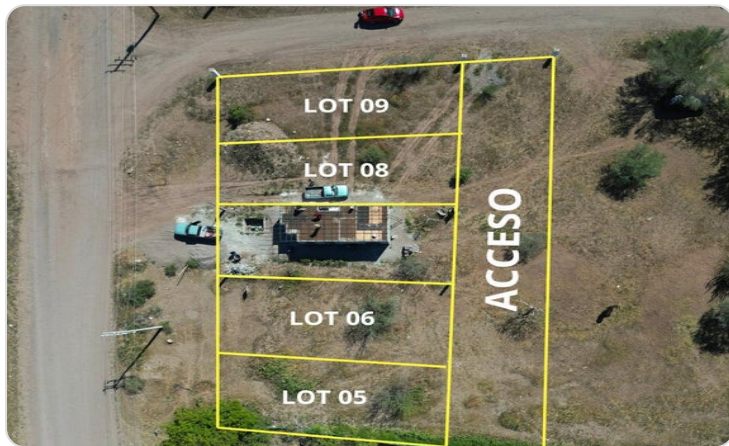

## General

Loreto

PROPERTY TYPE <b>Land</b>	AREA <b>219 m<sup>2</sup></b>
BEDROOMS <b>0</b>	BATHROOMS <b>0</b>
MLS NUMBER <b>25-4702</b>	

# Description

Discover Lot 05 in Colonia La Rivera, Loreto, Baja California Sur. This 219.44 m<sup>2</sup> lot offers an excellent opportunity to build your home or investment property in a peaceful and growing community. With direct access and a convenient location near local services, it provides the perfect balance of privacy and connectivity. Just minutes from downtown Loreto and its beautiful beaches, this property is ideal for those seeking a practical and well-located space in one of Baja's most charming destinations.

# Property Location