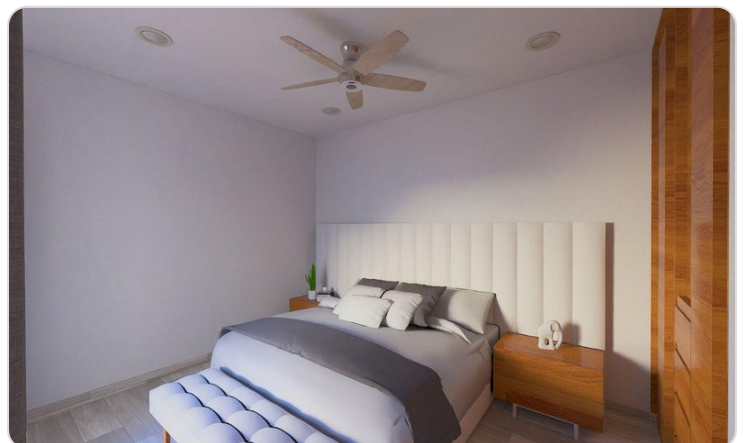

Property Gallery