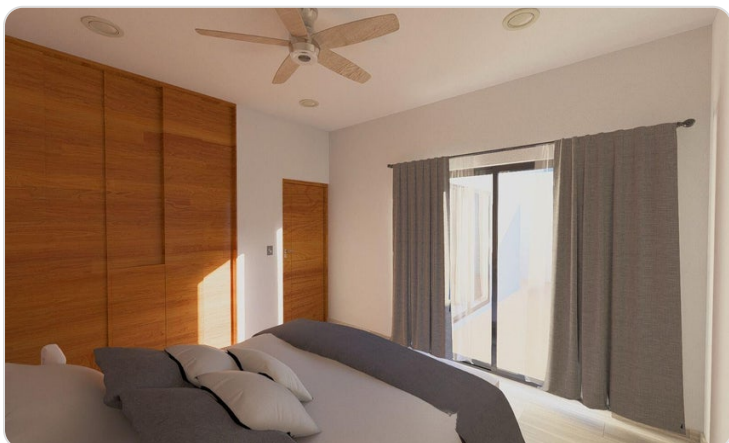

Property Gallery