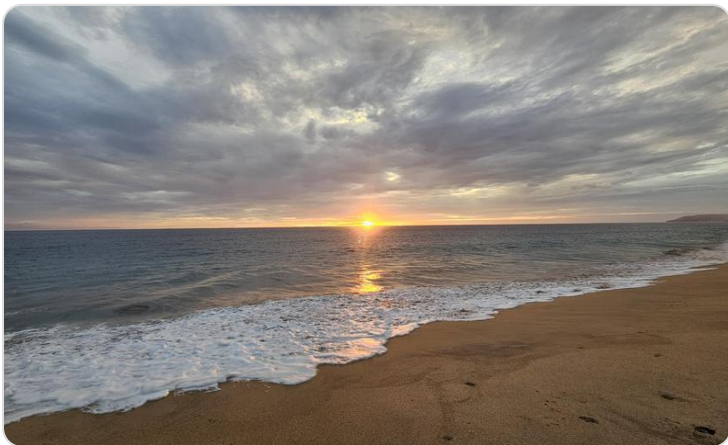

Property Gallery