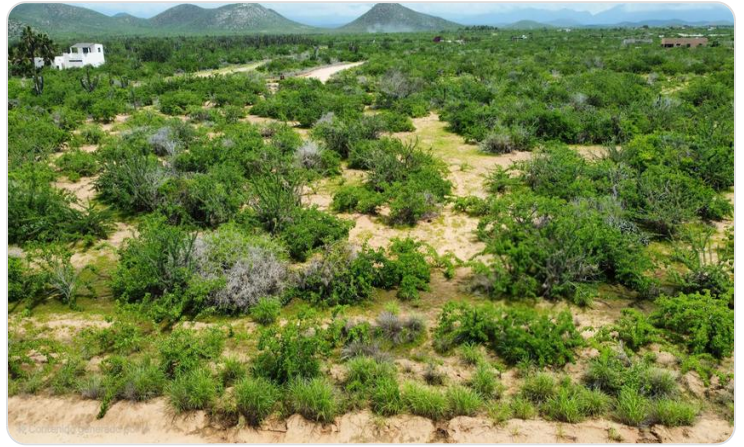

\$735,000 USD

Rancho Nuevo

Pacific

PROPERTY TYPE Land	AREA 5,250 m²
BEDROOMS 0	BATHROOMS 0
MLS NUMBER 25-4577	

Description

Secure your tropical paradise just 300 meters from the beach! The ocean breeze is within your reach! This exclusive lot is located within a private development featuring a controlled access gate and security cameras, guaranteeing your peace of mind. Live the beach life you deserve.

Asegura tu paraíso tropical a solo 300 metros de la playa. ¡La brisa marina está a tu alcance! Este lote exclusivo está dentro de un complejo privado con portón de acceso controlado y cámaras de seguridad, garantizando tu tranquilidad. Vive la vida de playa que mereces.

Property Gallery

Property Location

Pacific

Rancho Nuevo

Latitude 23.279622	Longitude -110.155018
------------------------------	---------------------------------

Scan QR to view property online

<https://beincabo.com/property-detail/?mls=25-4577>