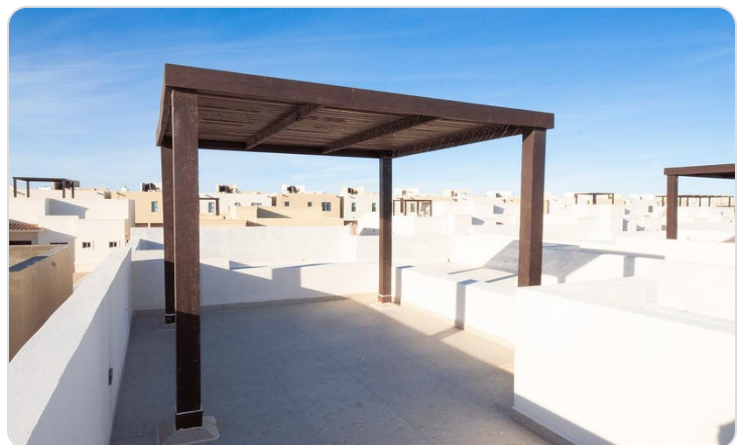

Property Gallery