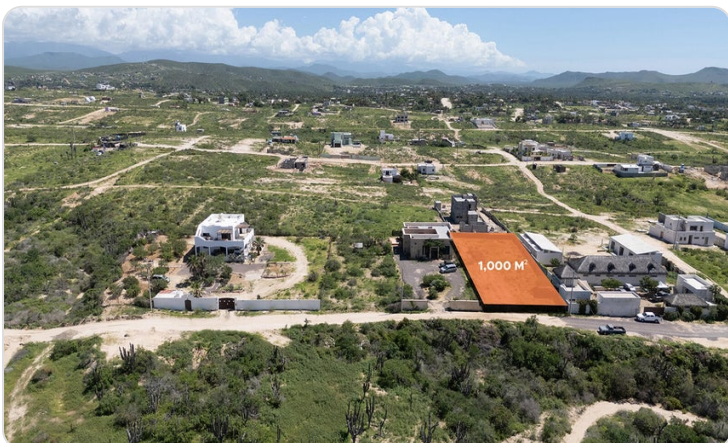

Property Gallery