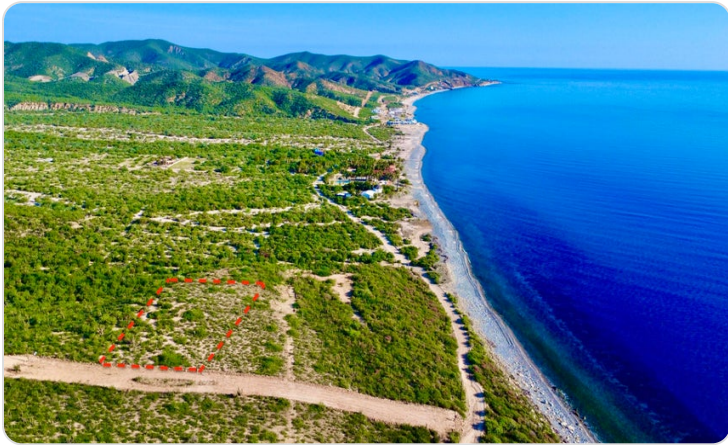

Property Gallery