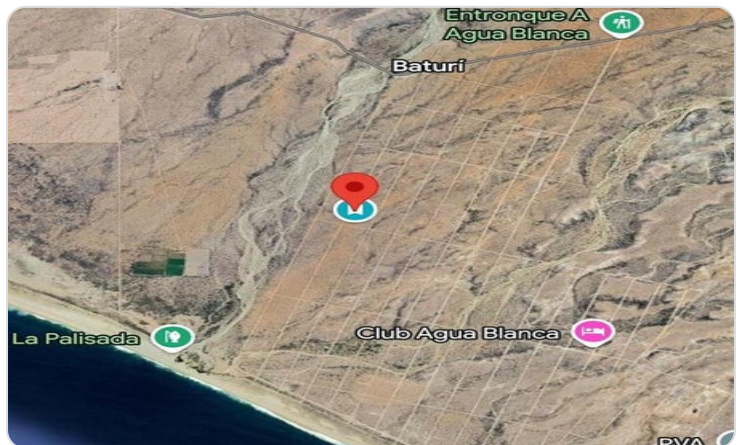

\$18,000 USD

Agua Blanca

Pacific

PROPERTY TYPE Land	AREA 2,500 m²
BEDROOMS 0	BATHROOMS 0
MLS NUMBER 25-4410	

Description

Discover raw Baja beauty with this 2,500 m² lot in the peaceful Agua Blanca community. Just 30 minutes from Todos Santos and 45 minutes from La Paz, this flat and buildable parcel offers the perfect canvas for an off-grid retreat or long-term investment. Priced to sell —this is an opportunity to own land near the untouched beaches of the Pacific at an ultra affordable price.

Terreno de 2,500 m² en la tranquila comunidad de Agua Blanca. A solo 30 min de Todos Santos y 45 min de La Paz, este lote plano es ideal para construir tu refugio en Baja. Una excelente oportunidad de inversión cerca del mar, a un precio sin competencia en la zona.

Property Gallery

Property Location

Pacific

Agua Blanca

Latitude 23.606719	Longitude -110.353706
------------------------------	---------------------------------

Powered by Geoapify | © OpenMapTiles © OpenStreetMap contributors